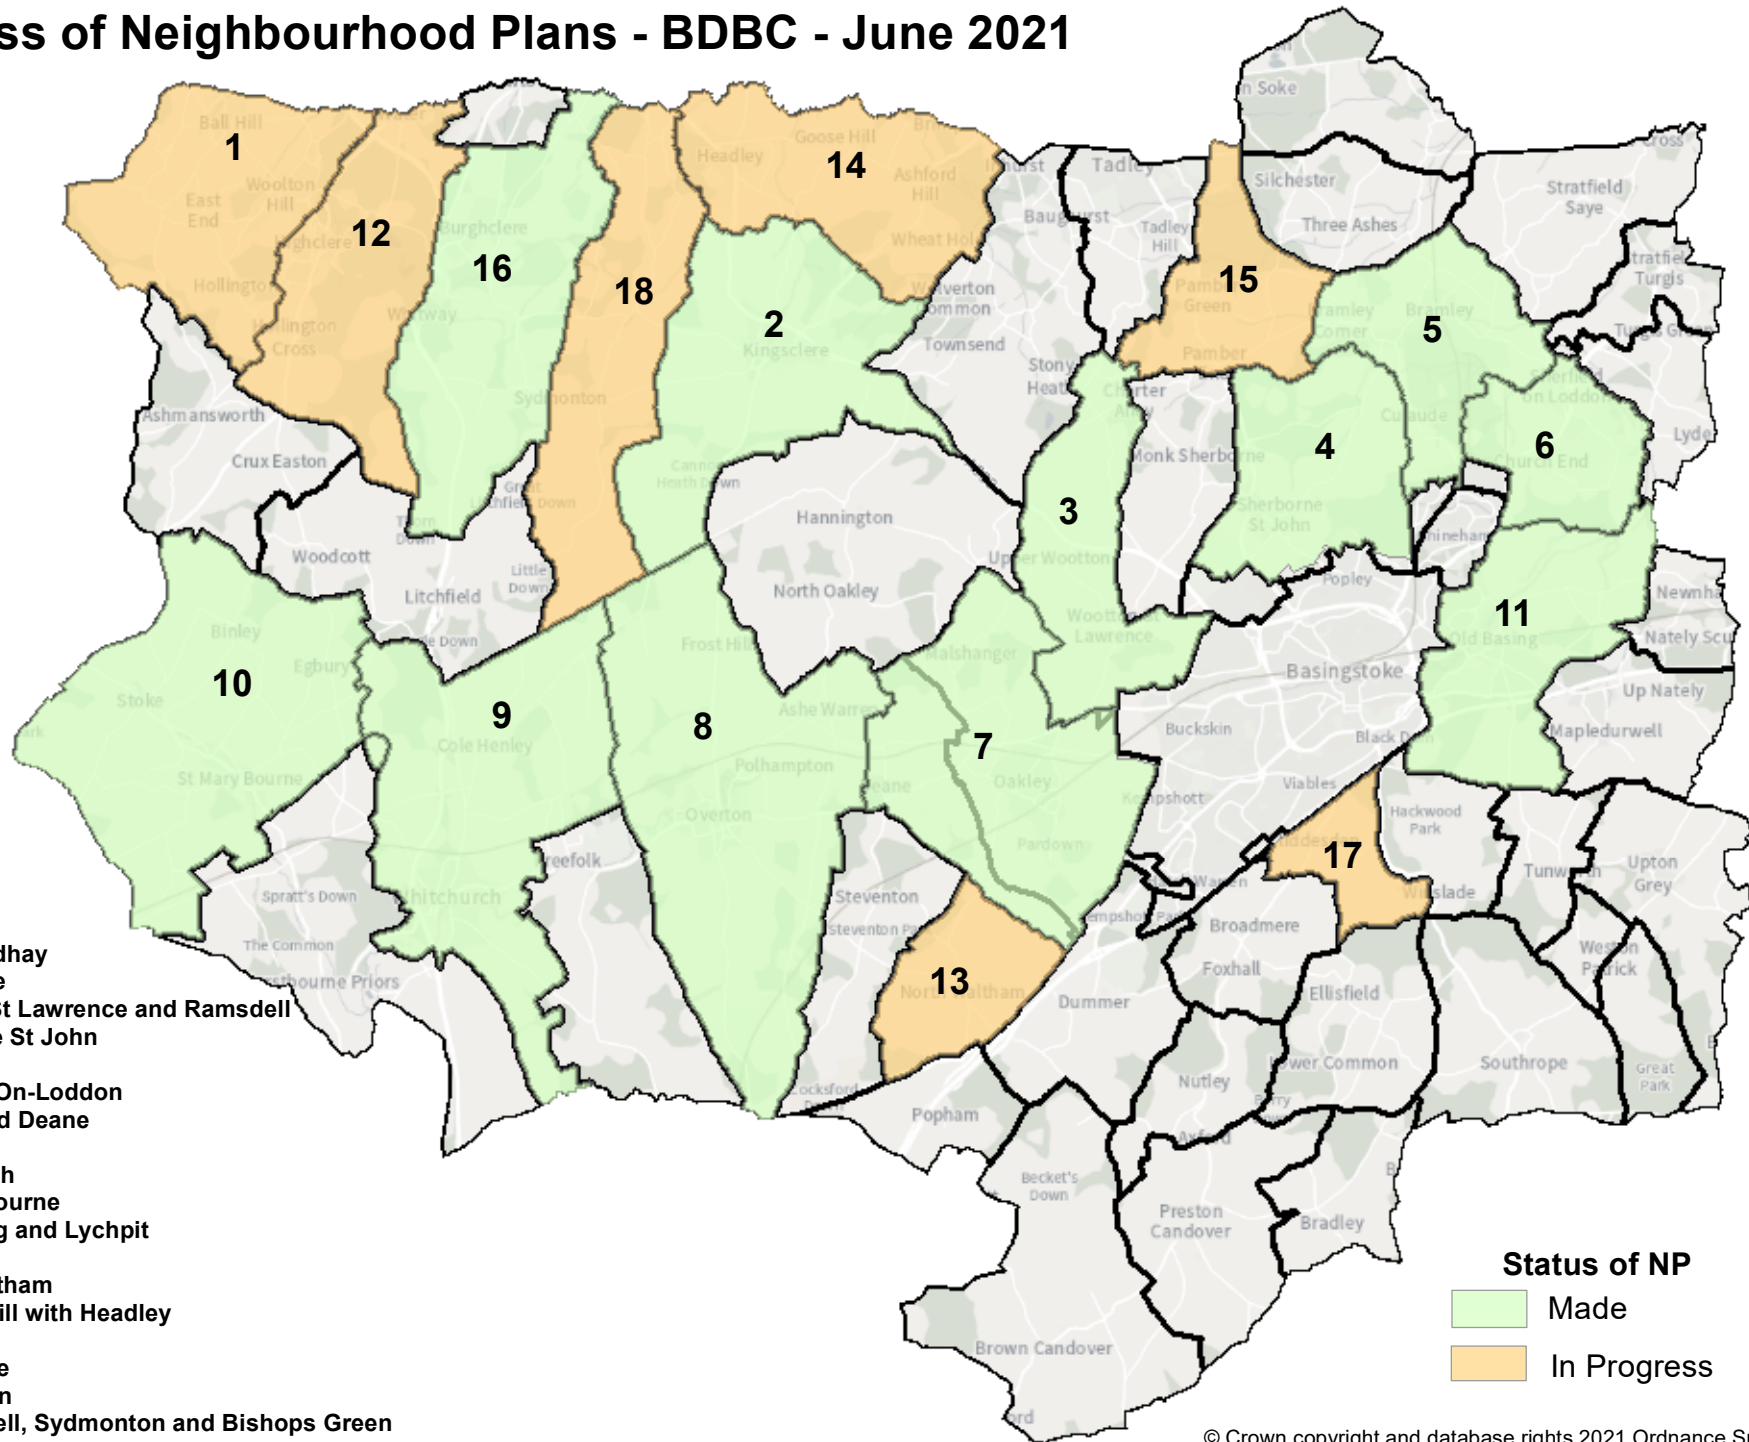

Progress of Neighbourhood Plans - BDBC - June 2021

1. East Woodhay
2. Kingsclere
3. Wootton St Lawrence and Ramsdell
4. Sherborne St John
5. Bramley
6. Sherfield-On-Loddon
7. Oakley and Deane
8. Overton
9. Whitchurch
10. St Mary Bourne
11. Old Basing and Lychpit
12. Highclere
13. North Waltham
14. Ashford Hill with Headley
15. Pamber
16. Burghclere
17. Cliddesden
18. Ecchinswell, Sydmonton and Bishops Green