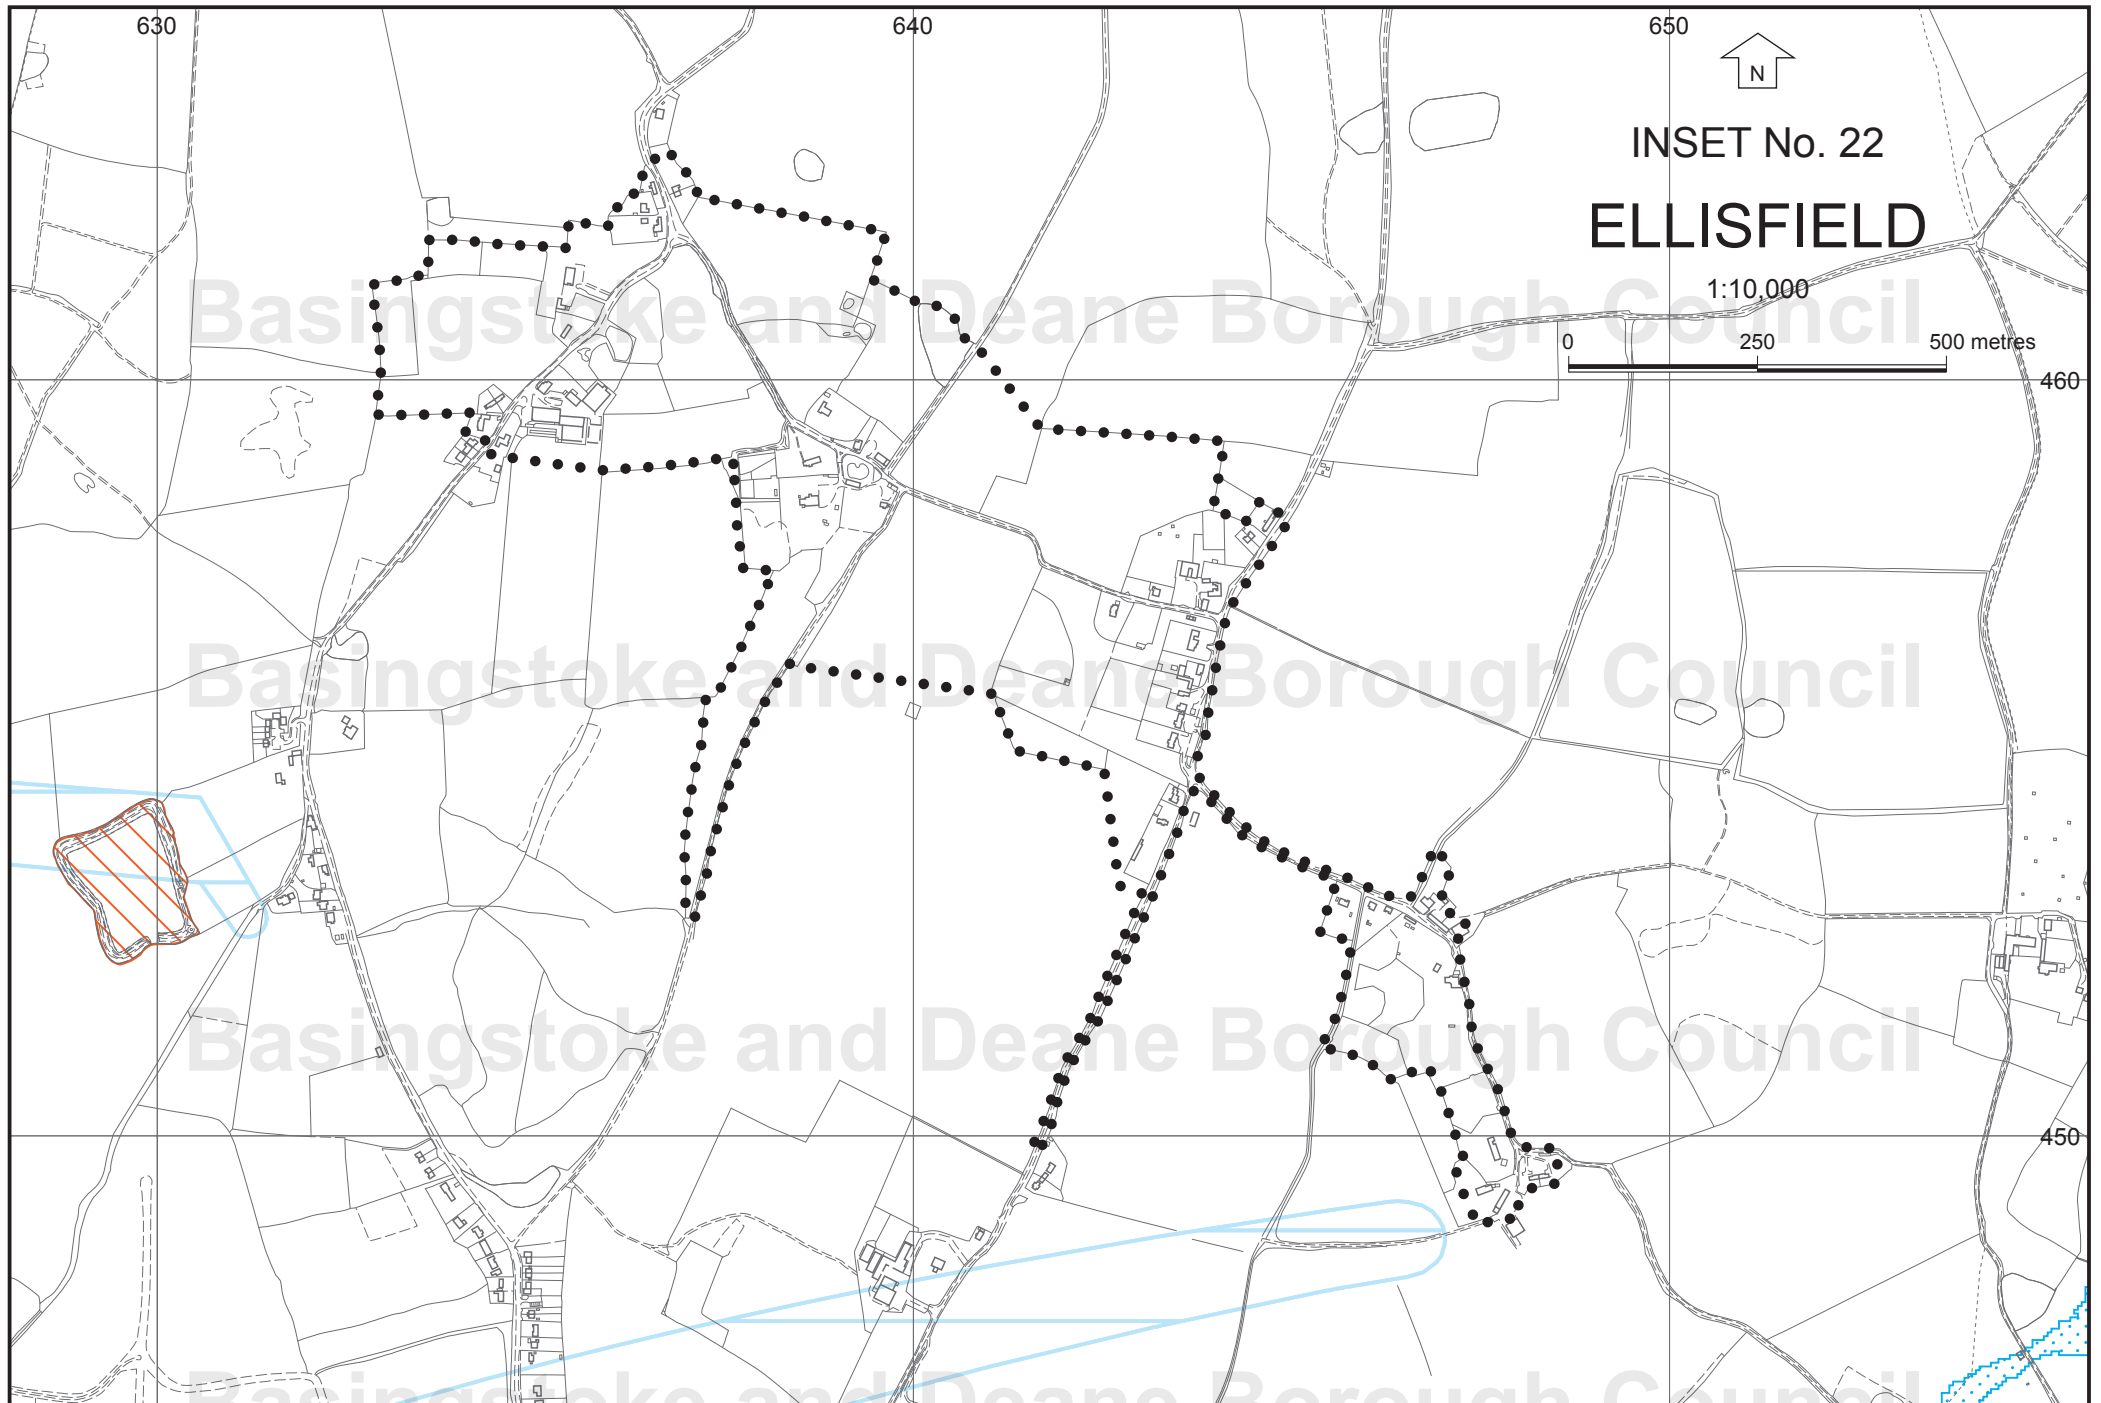

Basingstoke and Deane Borough Council

This map is reproduced from Ordnance Survey material with the permission of Ordnance Survey on behalf of the Controller of Her Majesty's Stationery Office © Crown copyright. Unauthorised reproduction infringes Crown copyright and may lead to prosecution or civil proceedings. Basingstoke and Deane Council. Licence No. 100019356 2007.

Basingstoke and Deane Borough Local Plan
Adopted Local Plan July 2006

Cyan Magenta Yellow Black