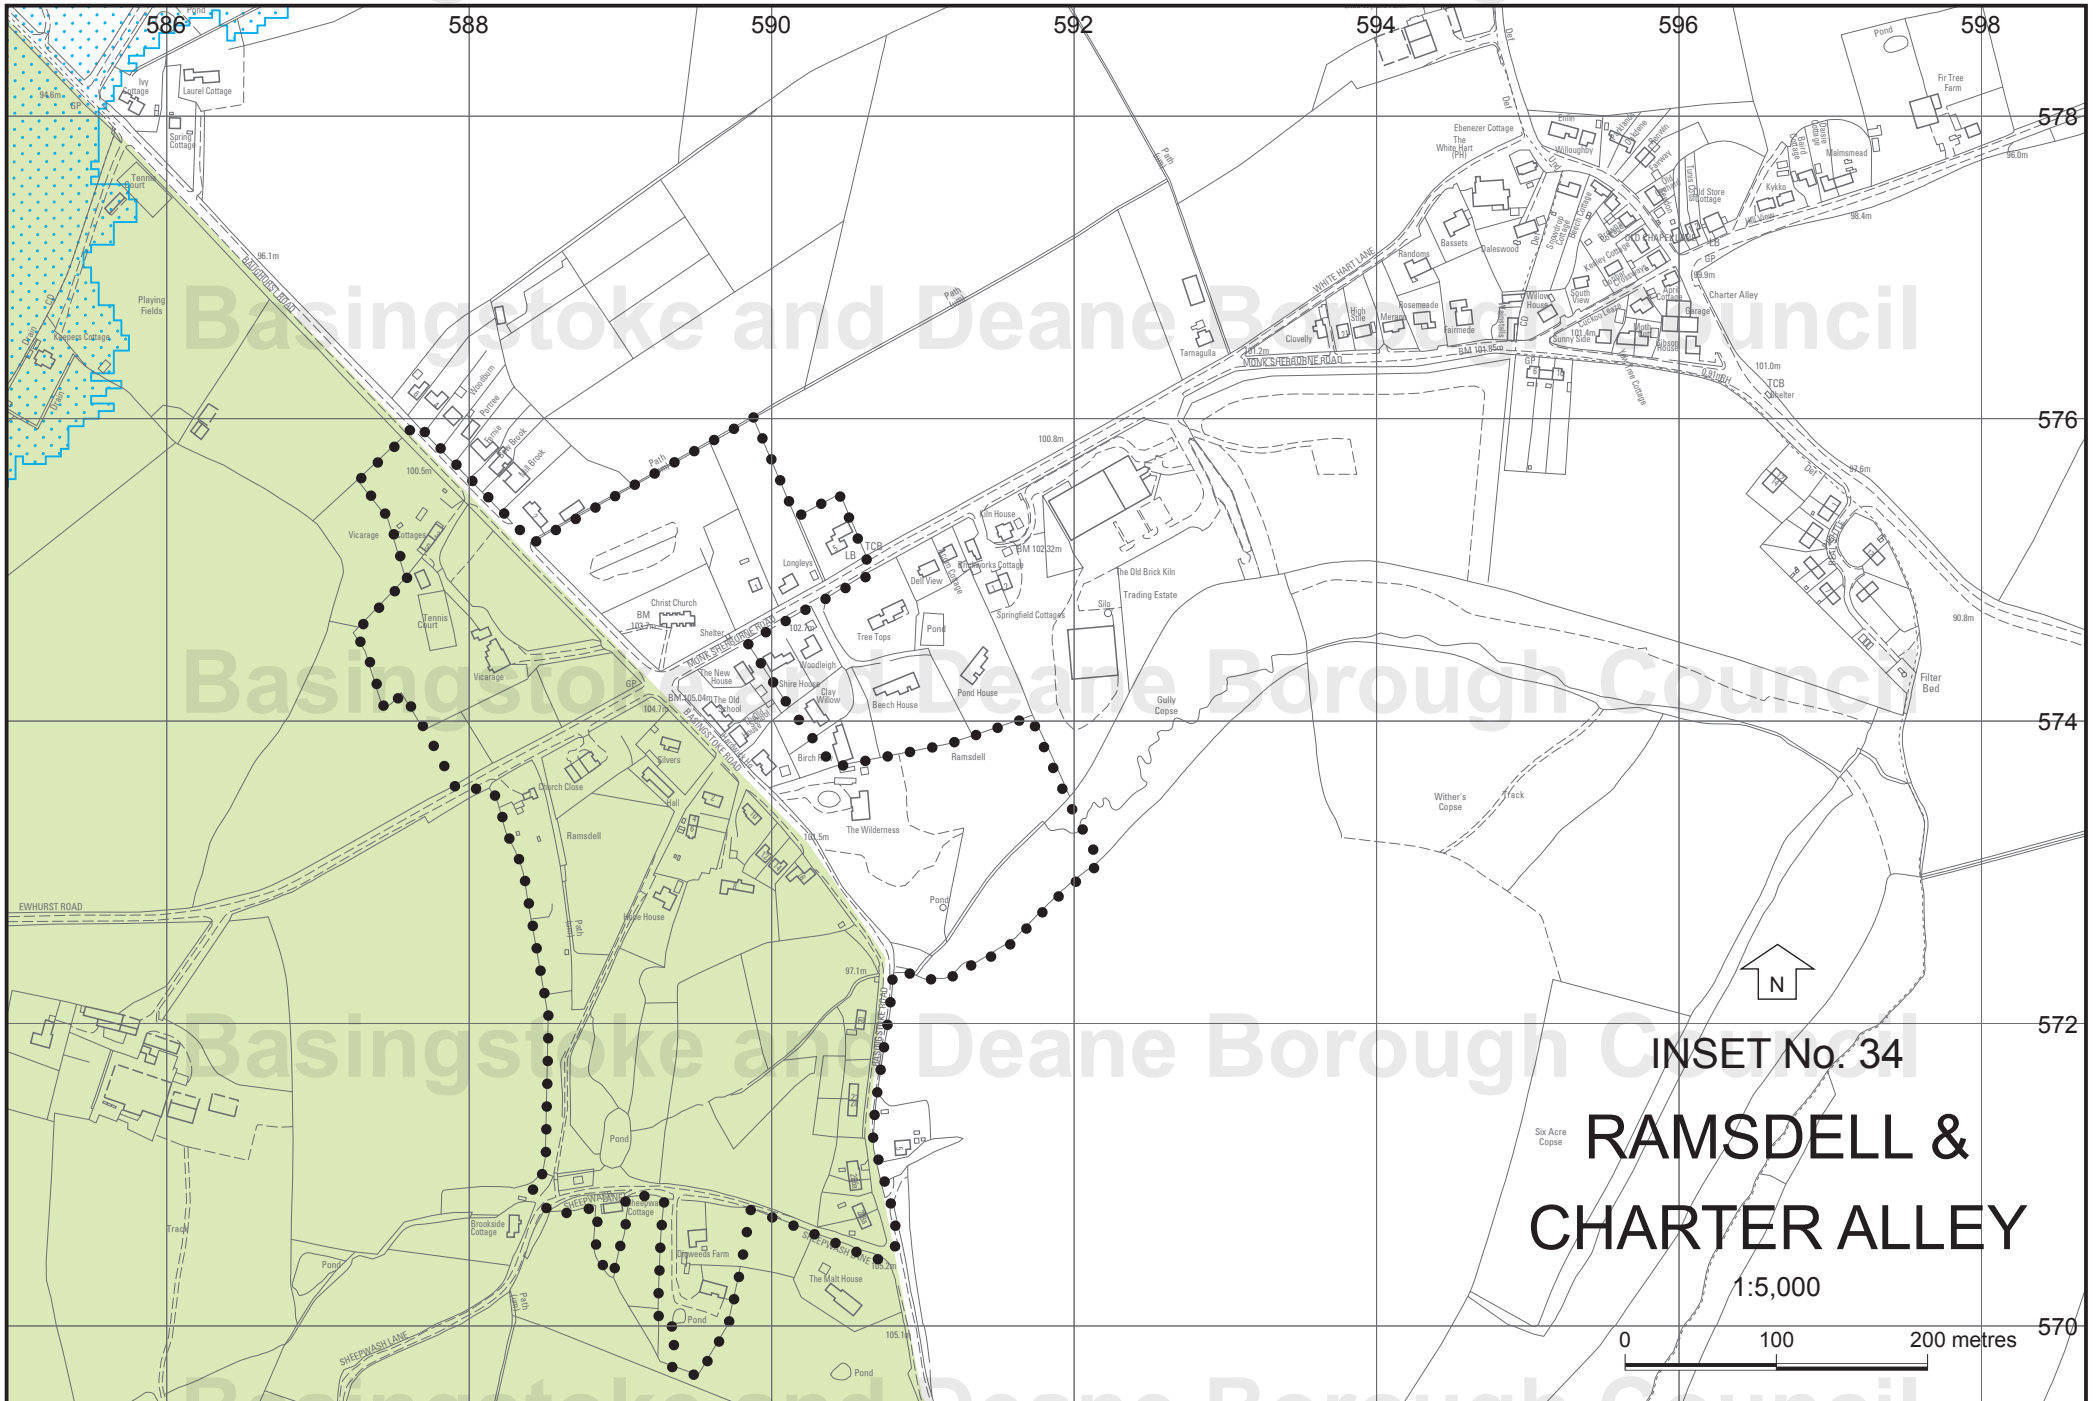

# Basingstoke and Deane Borough Council

INSET No. 34

## RAMSDELL & CHARTER ALLEY

1:5,000

This map is reproduced from Ordnance Survey material with the permission of Ordnance Survey on behalf of the Controller of Her Majesty's Stationery Office © Crown copyright. Unauthorised reproduction infringes Crown copyright and may lead to prosecution or civil proceedings. Basingstoke and Deane Council. Licence No. 100019356 2007.

Basingstoke and Deane Borough Local Plan Adopted Local Plan July 2006

### INSET 34 RAMSDELL & CHARTER ALLEY

Cyan Magenta Yellow Black