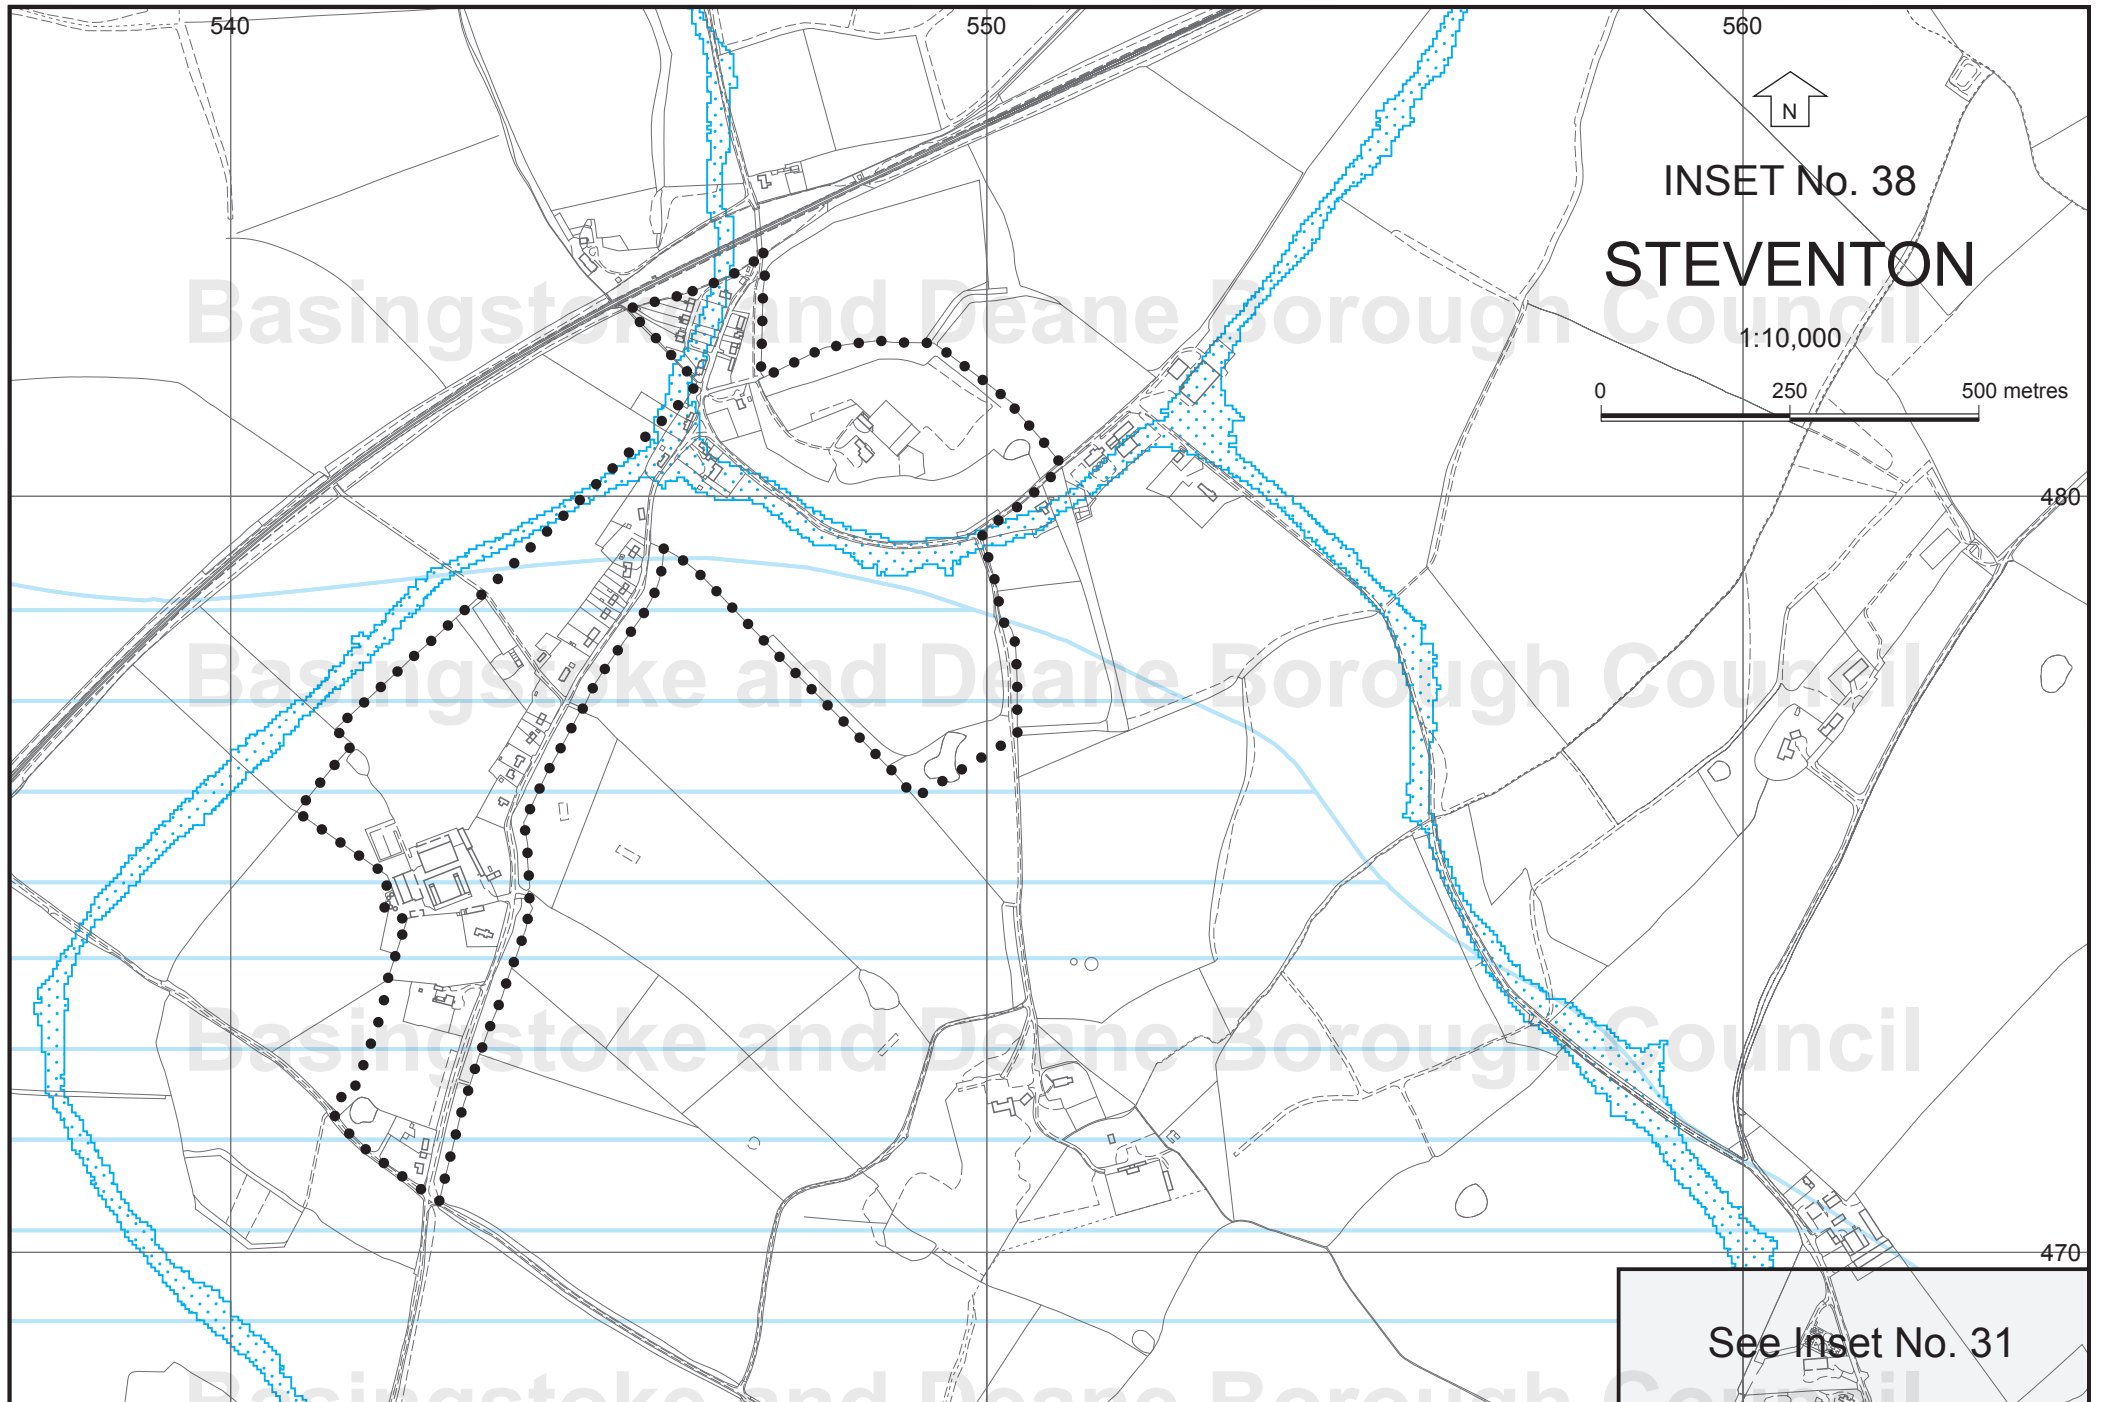

Basingstoke and Deane Borough Council

This map is reproduced from Ordnance Survey material with the permission of Ordnance Survey on behalf of the Controller of Her Majesty's Stationery Office © Crown copyright. Unauthorised reproduction infringes Crown copyright and may lead to prosecution or civil proceedings. Basingstoke and Deane Council. Licence No. 100019356 2007.

Basingstoke and Deane Borough Local Plan
Adopted Local Plan July 2006

Cyan Magenta Yellow Black