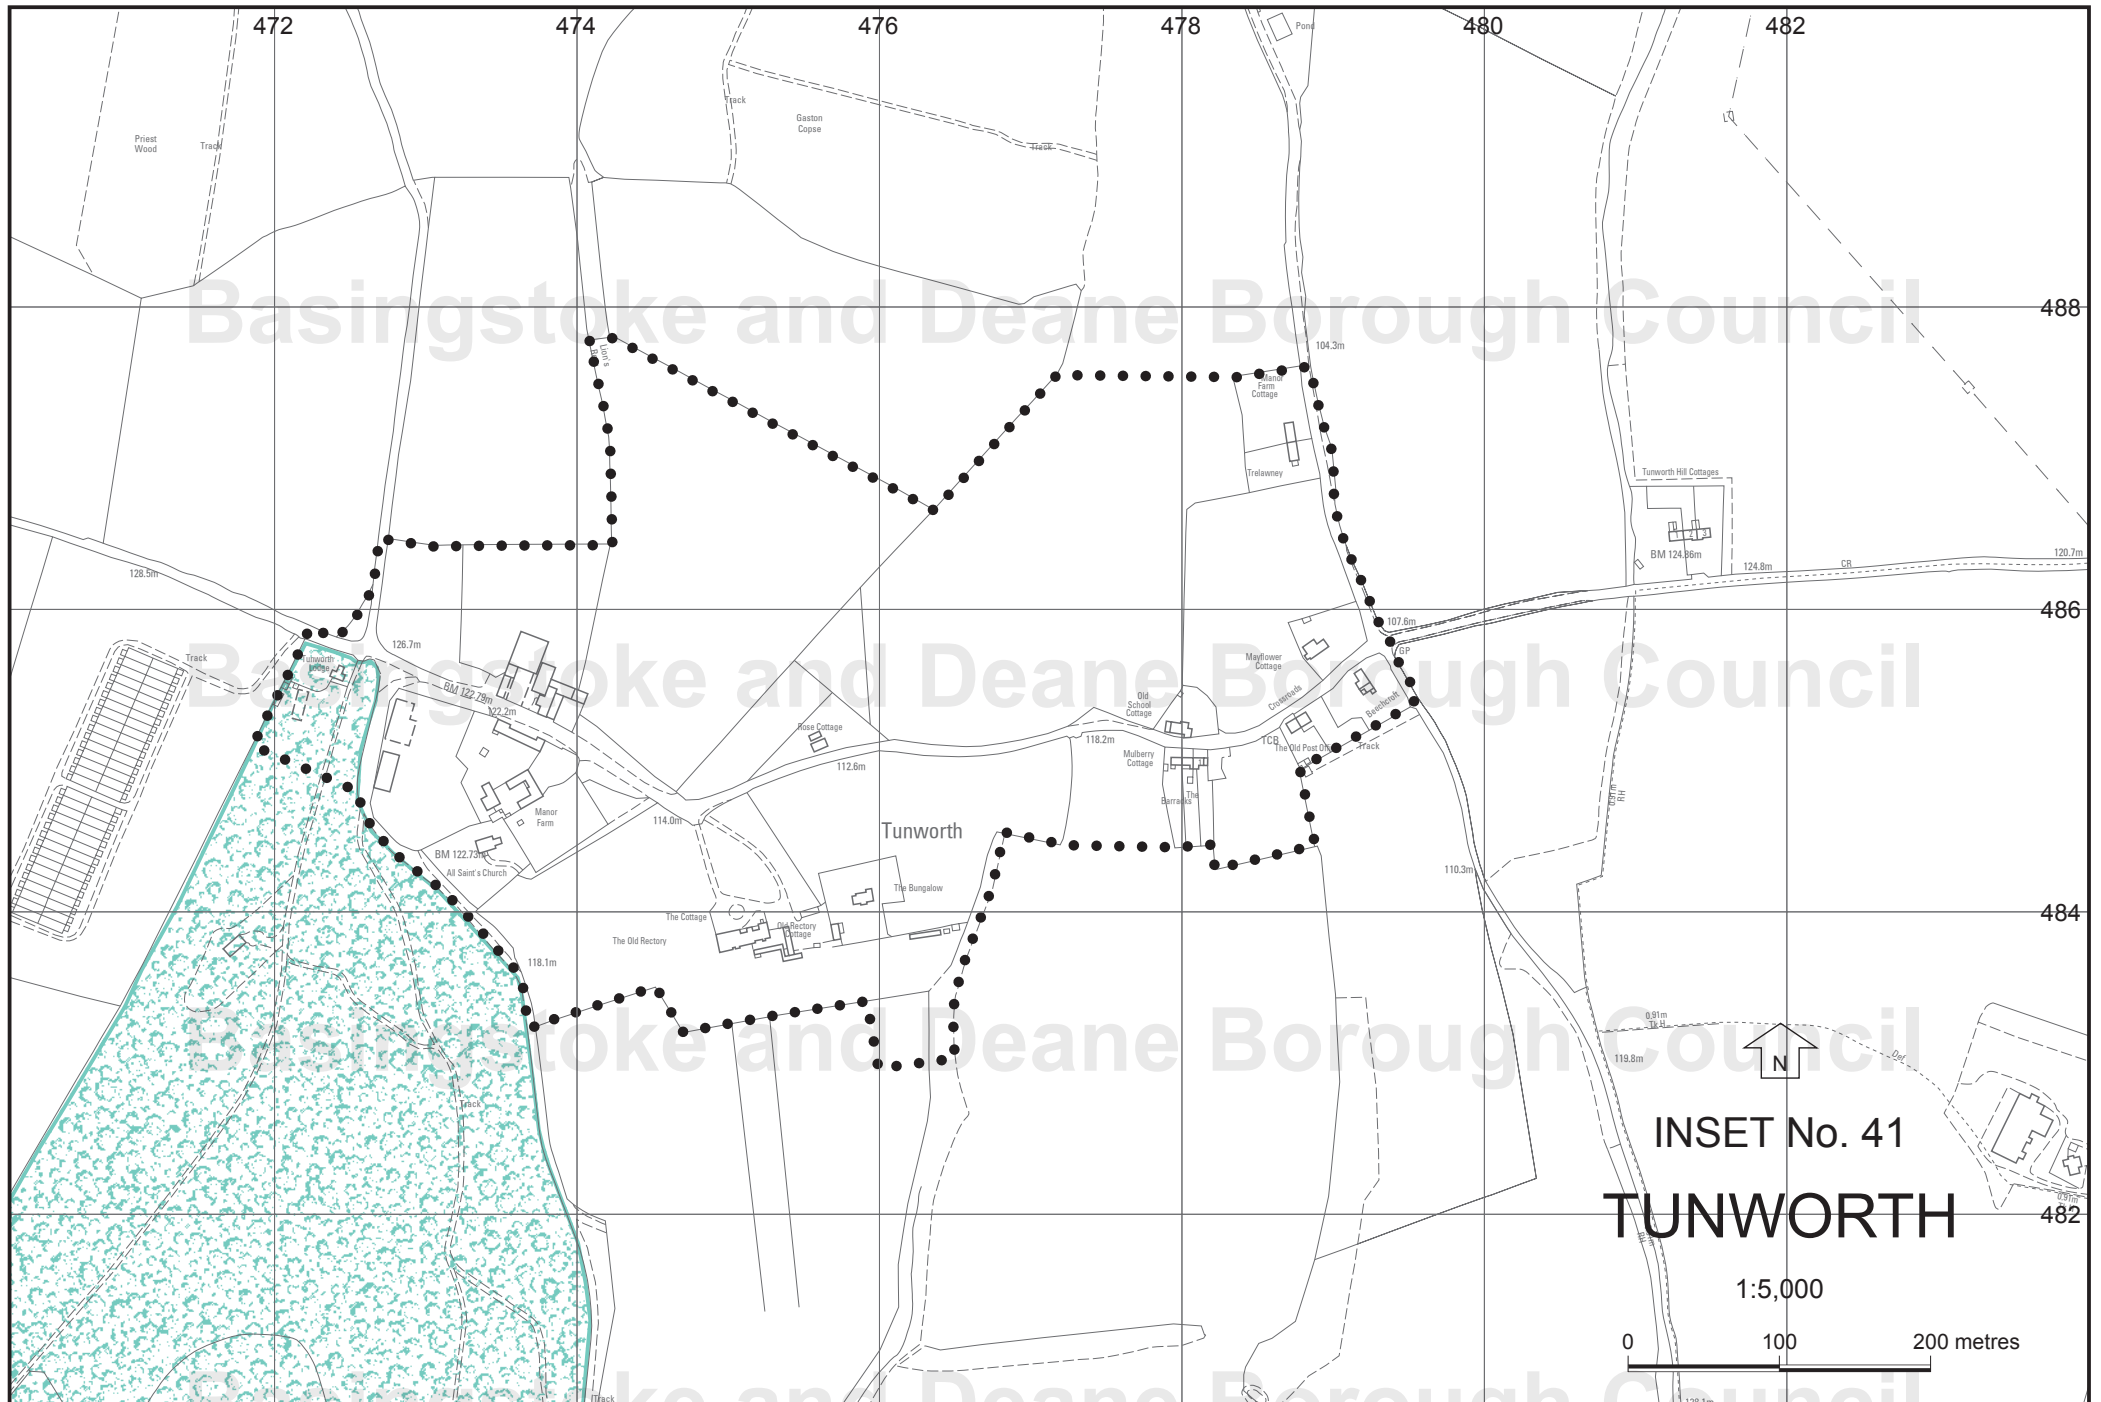

Basingstoke and Deane Borough Council

This map is reproduced from Ordnance Survey material with the permission of Ordnance Survey on behalf of the Controller of Her Majesty's Stationery Office © Crown copyright. Unauthorised reproduction infringes Crown copyright and may lead to prosecution or civil proceedings. Basingstoke and Deane Council. Licence No. 100019356 2007.

Basingstoke and Deane Borough Local Plan
Adopted Local Plan July 2006

Cyan Magenta Yellow Black

INSET 41 TUNWORTH