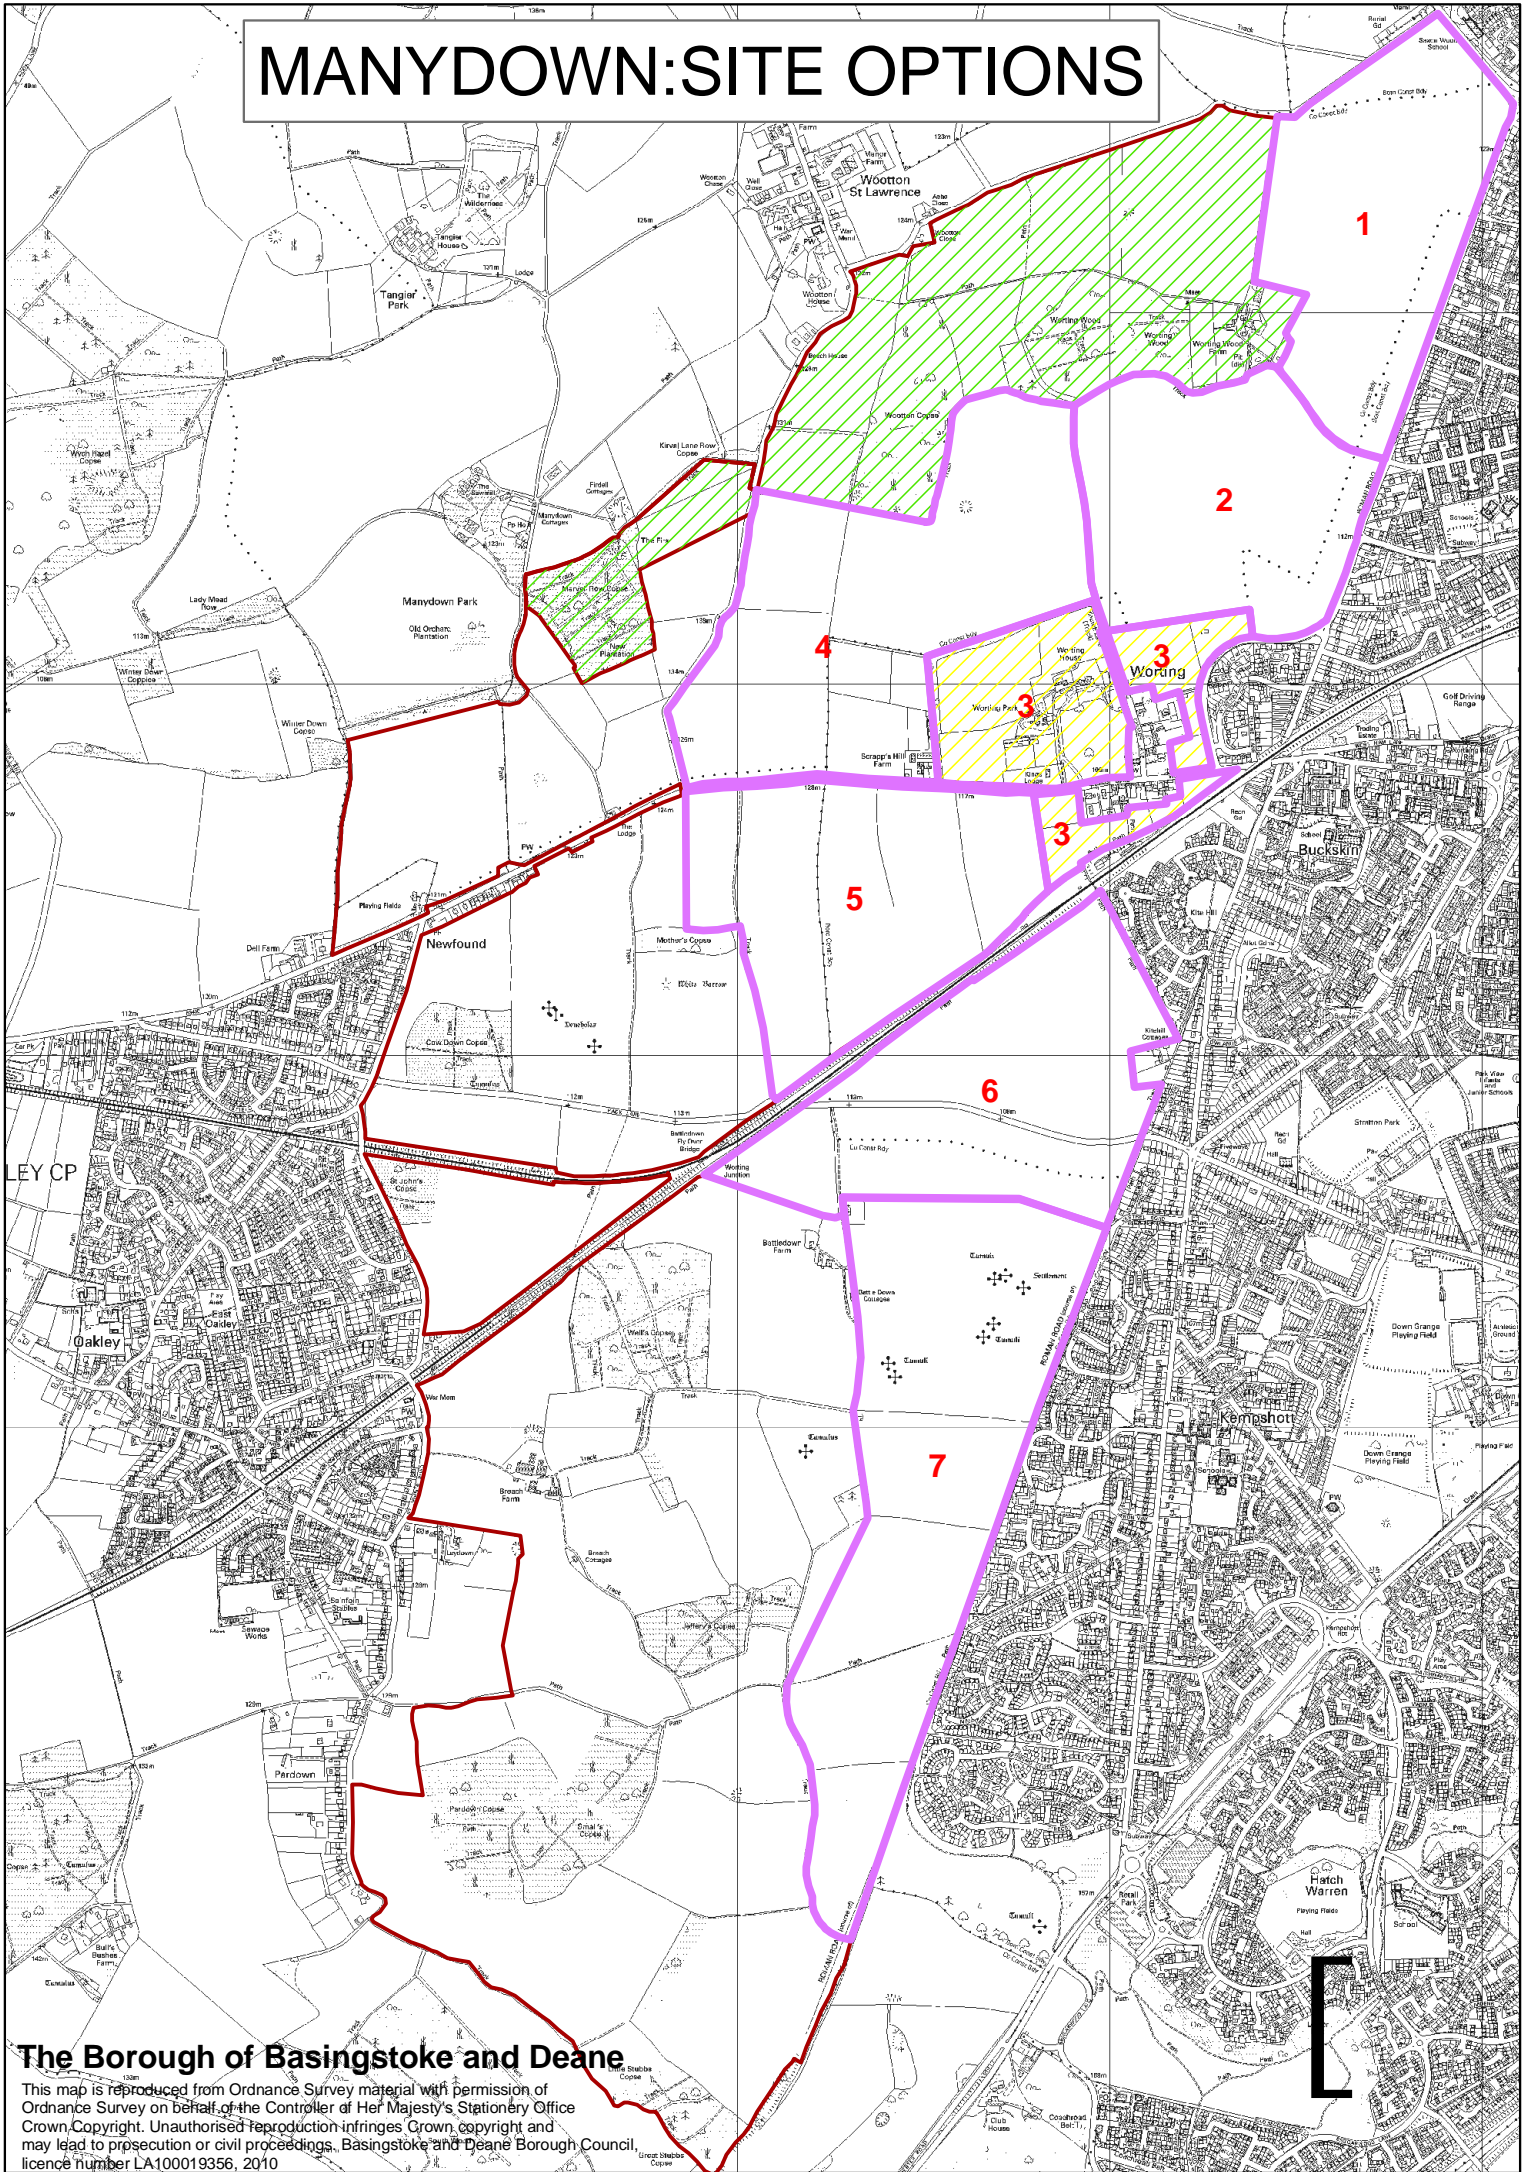

# MANYDOWN: SITE OPTIONS

## The Borough of Basingstoke and Deane

This map is reproduced from Ordnance Survey material with permission of Ordnance Survey on behalf of the Controller of Her Majesty's Stationery Office. Crown Copyright. Unauthorised reproduction infringes Crown copyright and may lead to prosecution or civil proceedings. Basingstoke and Deane Borough Council, licence number LA100019356, 2010