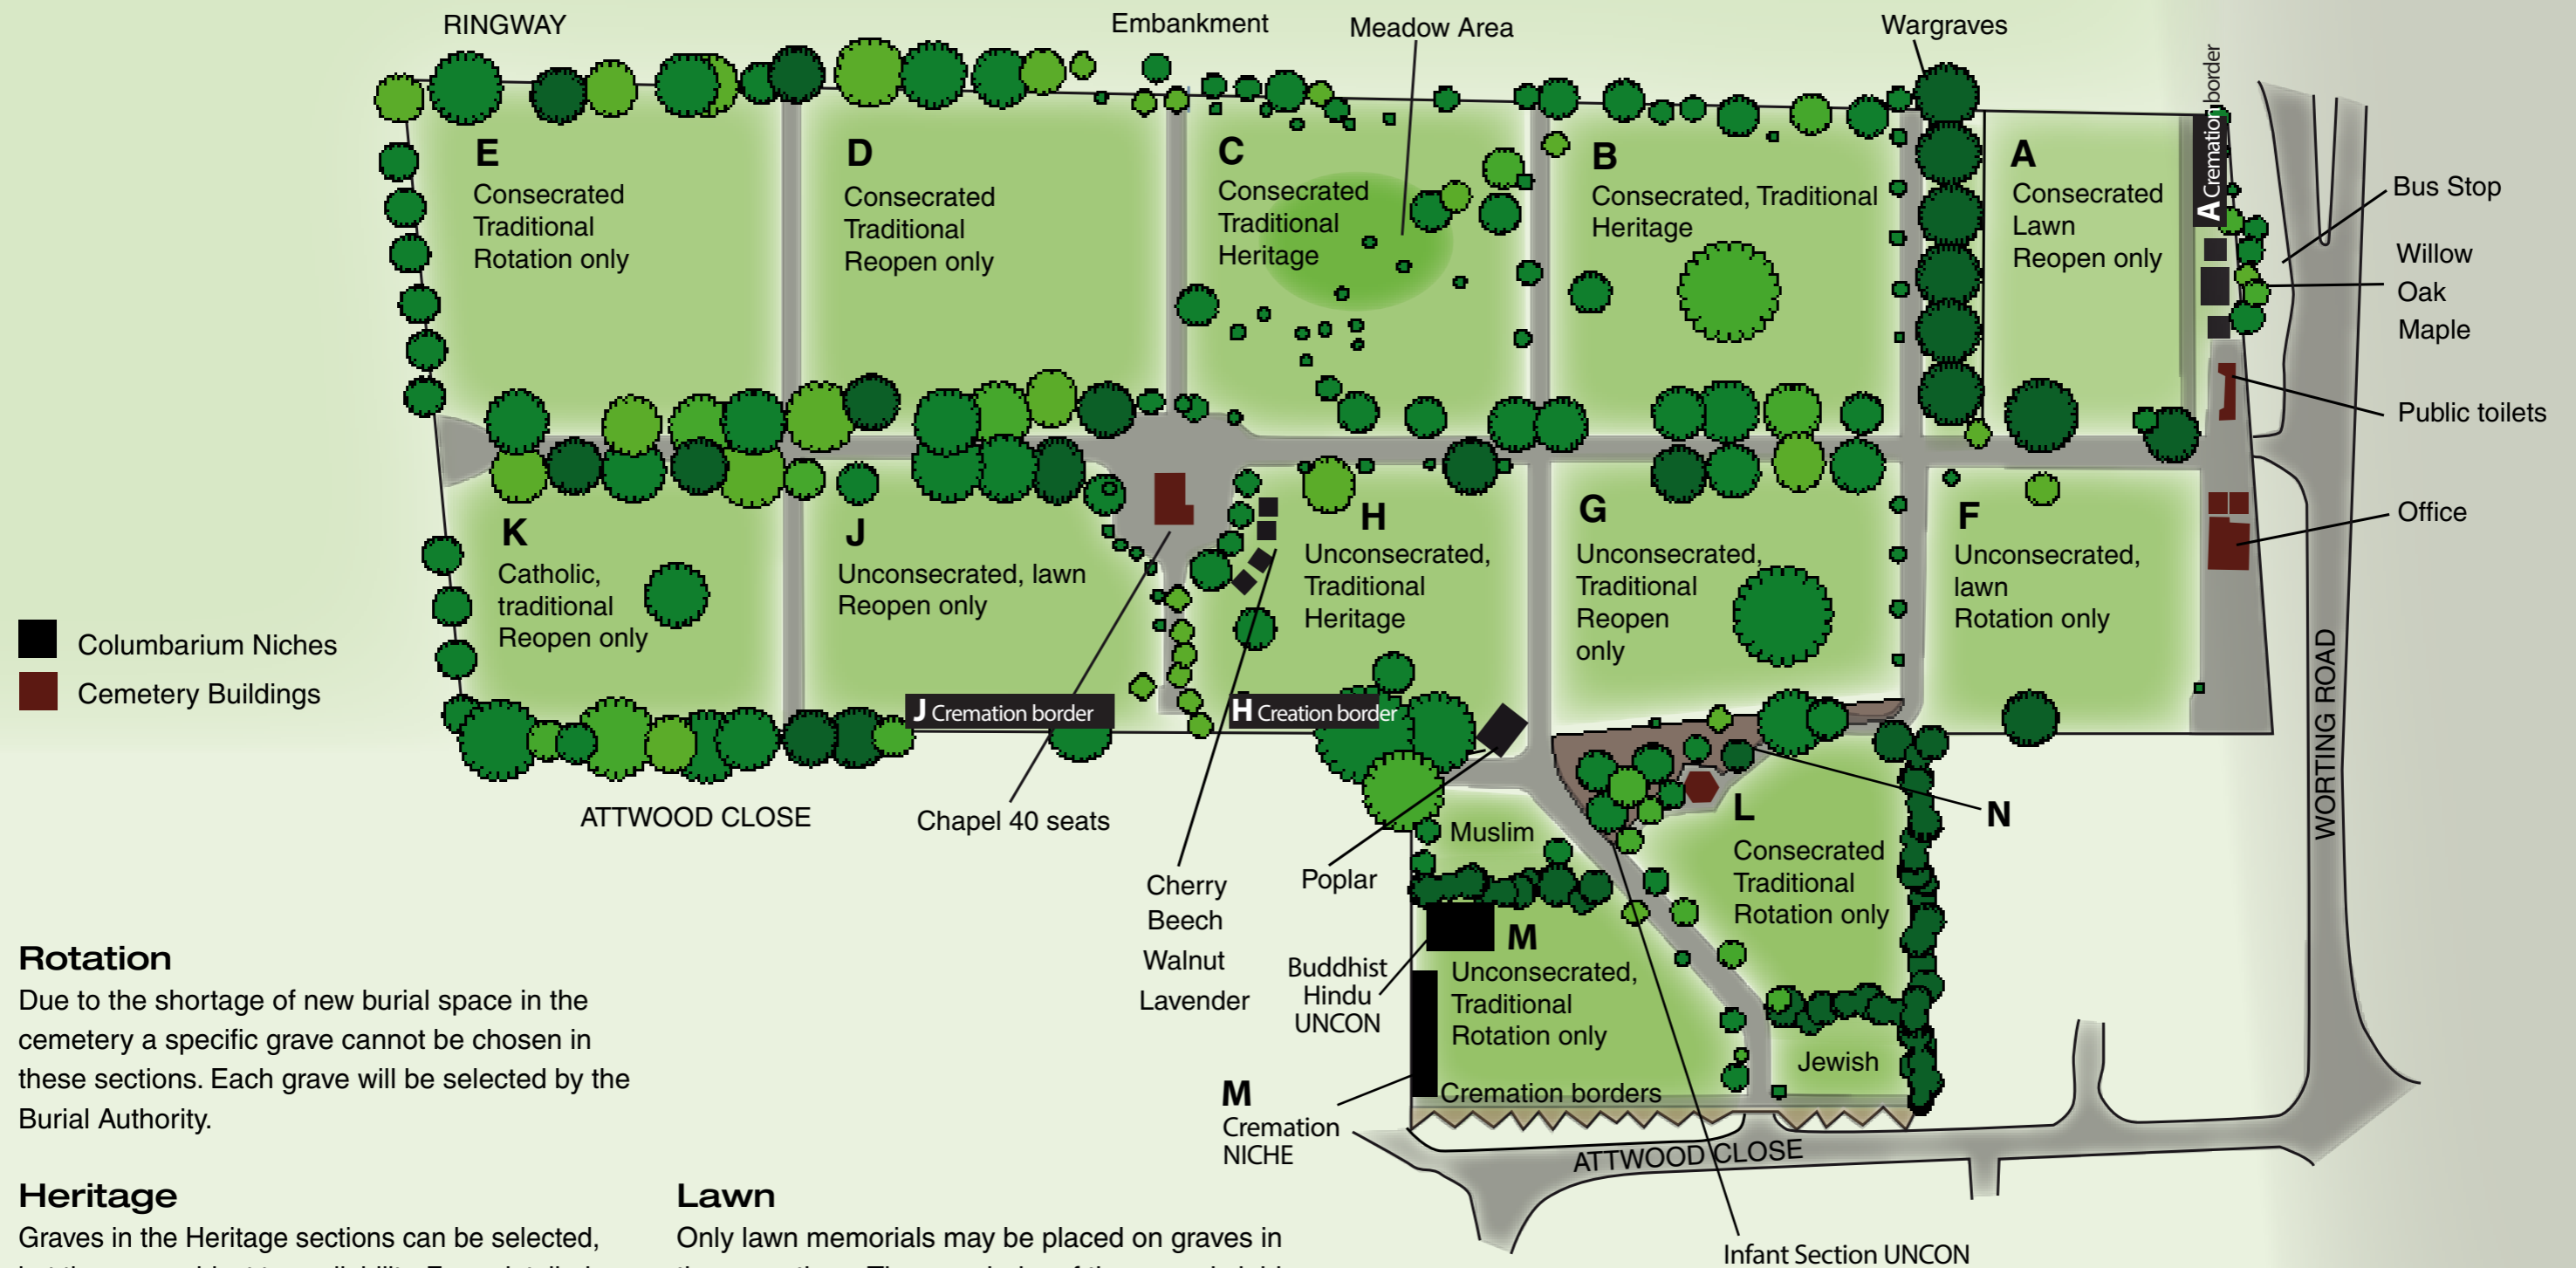

Worting Road Cemetery

Rotation

Due to the shortage of new burial space in the cemetery a specific grave cannot be chosen in these sections. Each grave will be selected by the Burial Authority.

Heritage

Graves in the Heritage sections can be selected, but they are subject to availability. For a detailed explanation of these areas please read the Heritage Policy available through the Cemetery Office.

Traditional

Traditional kerbed memorials may be placed onto full graves.

Lawn

Only lawn memorials may be placed on graves in these sections. The remainder of the grave is laid to grass.

Reopen only

These sections are not available for new burial plot, only additional burials taking place into existing graves.

Other than sections set out for single faith burials such as the Muslim and Jewish faiths, all other sections in the cemetery are general burial sections and accept burials from all religions and secular faiths. Whether Consecrated or not Worting Road Cemetery is dedicated for burial.