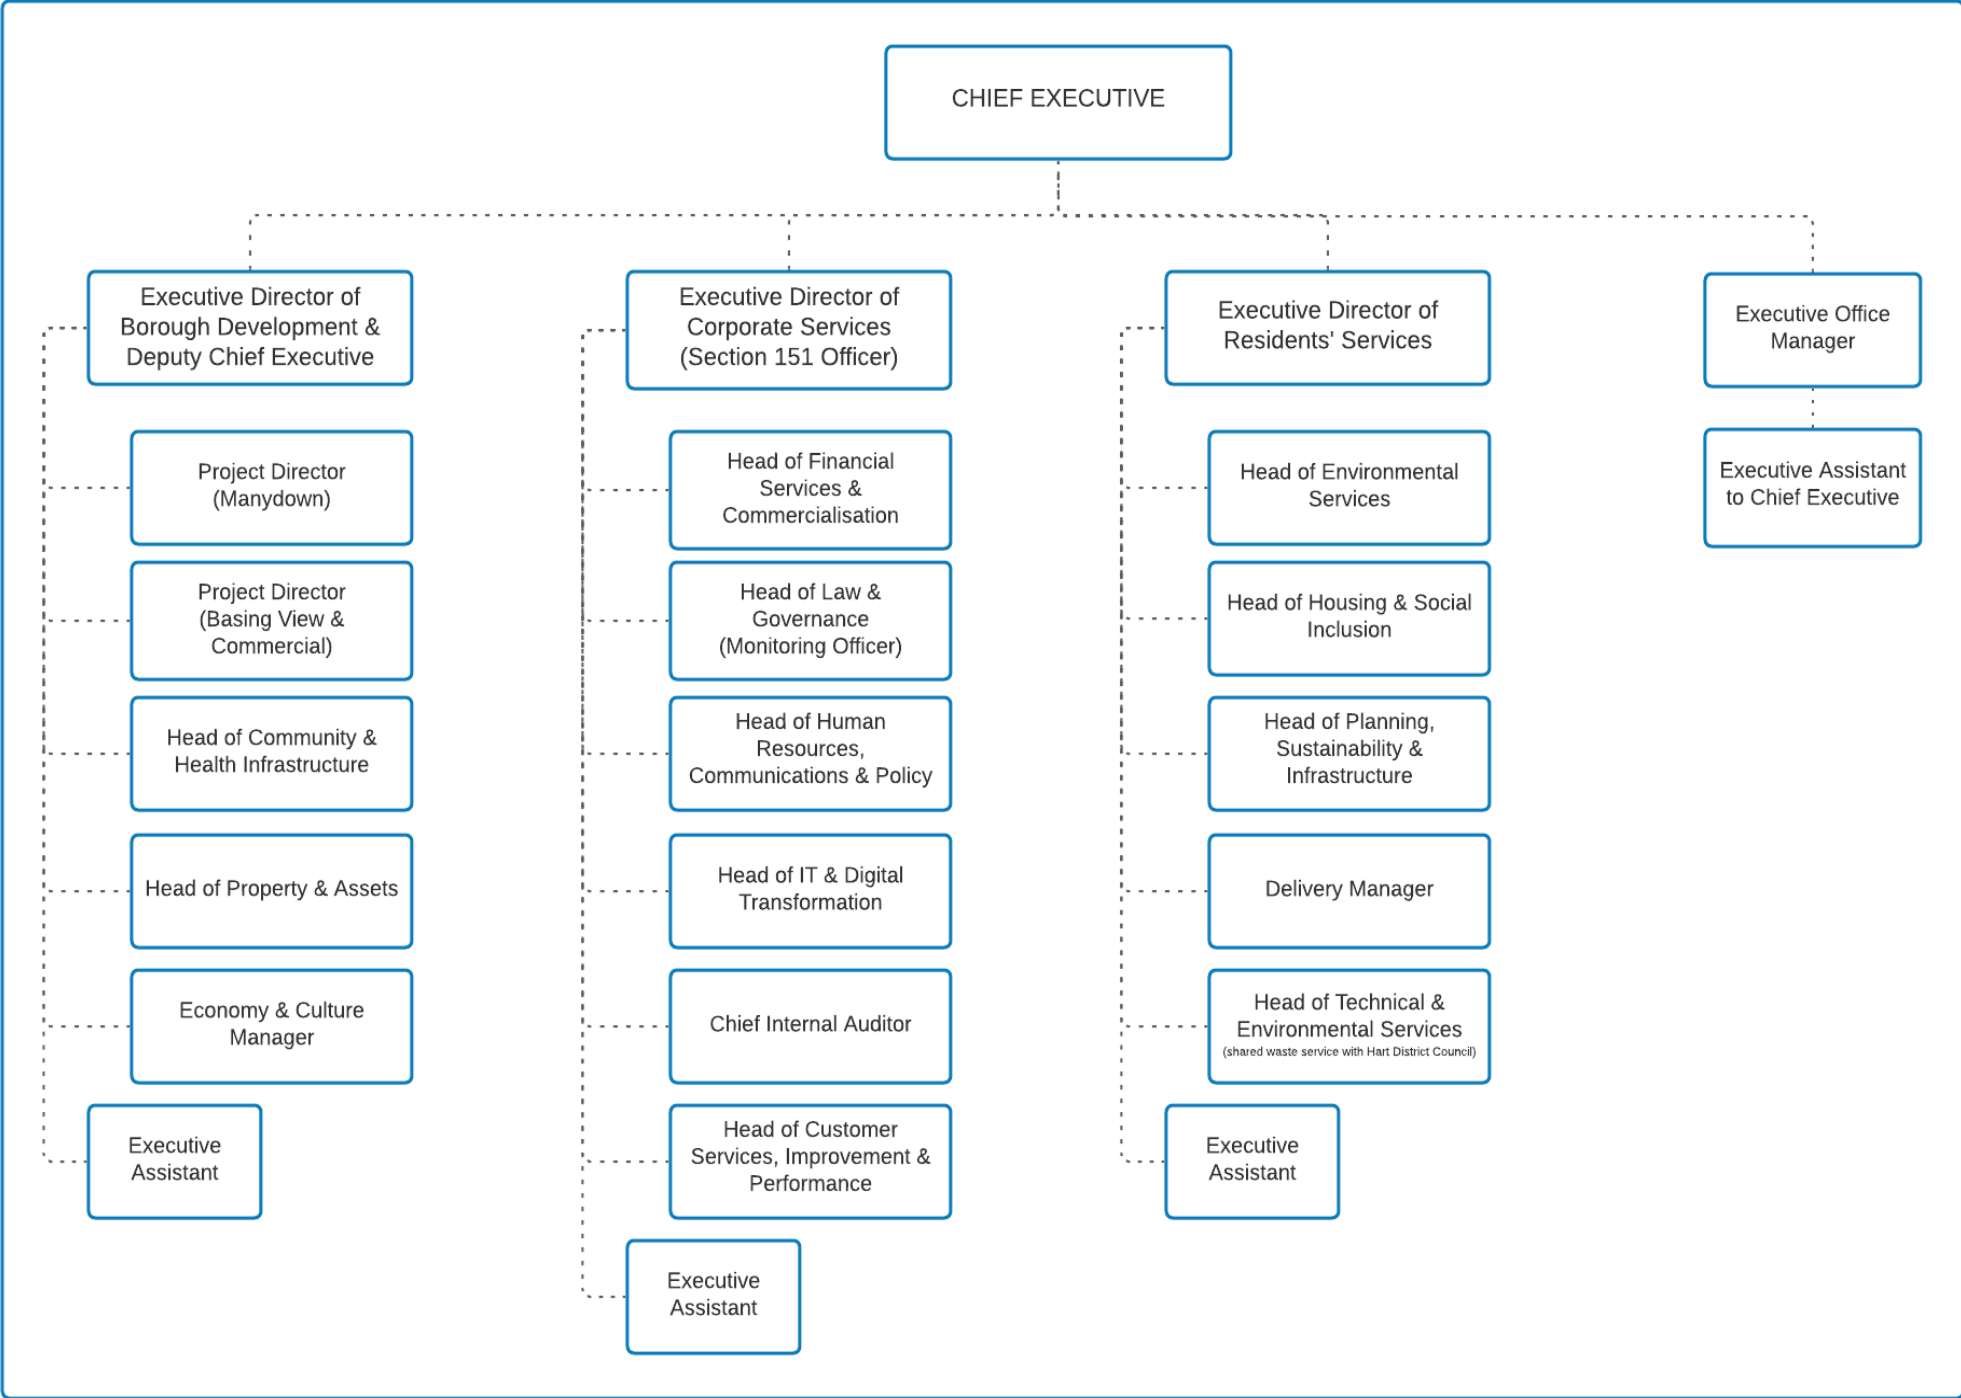

## PART 7: SENIOR MANAGEMENT STRUCTURE

Version Control – Part 7  
Dated: 17 August 2021  
Version No: October 2018 v1.1

This page is intentionally left blank

This page is intentionally left blank