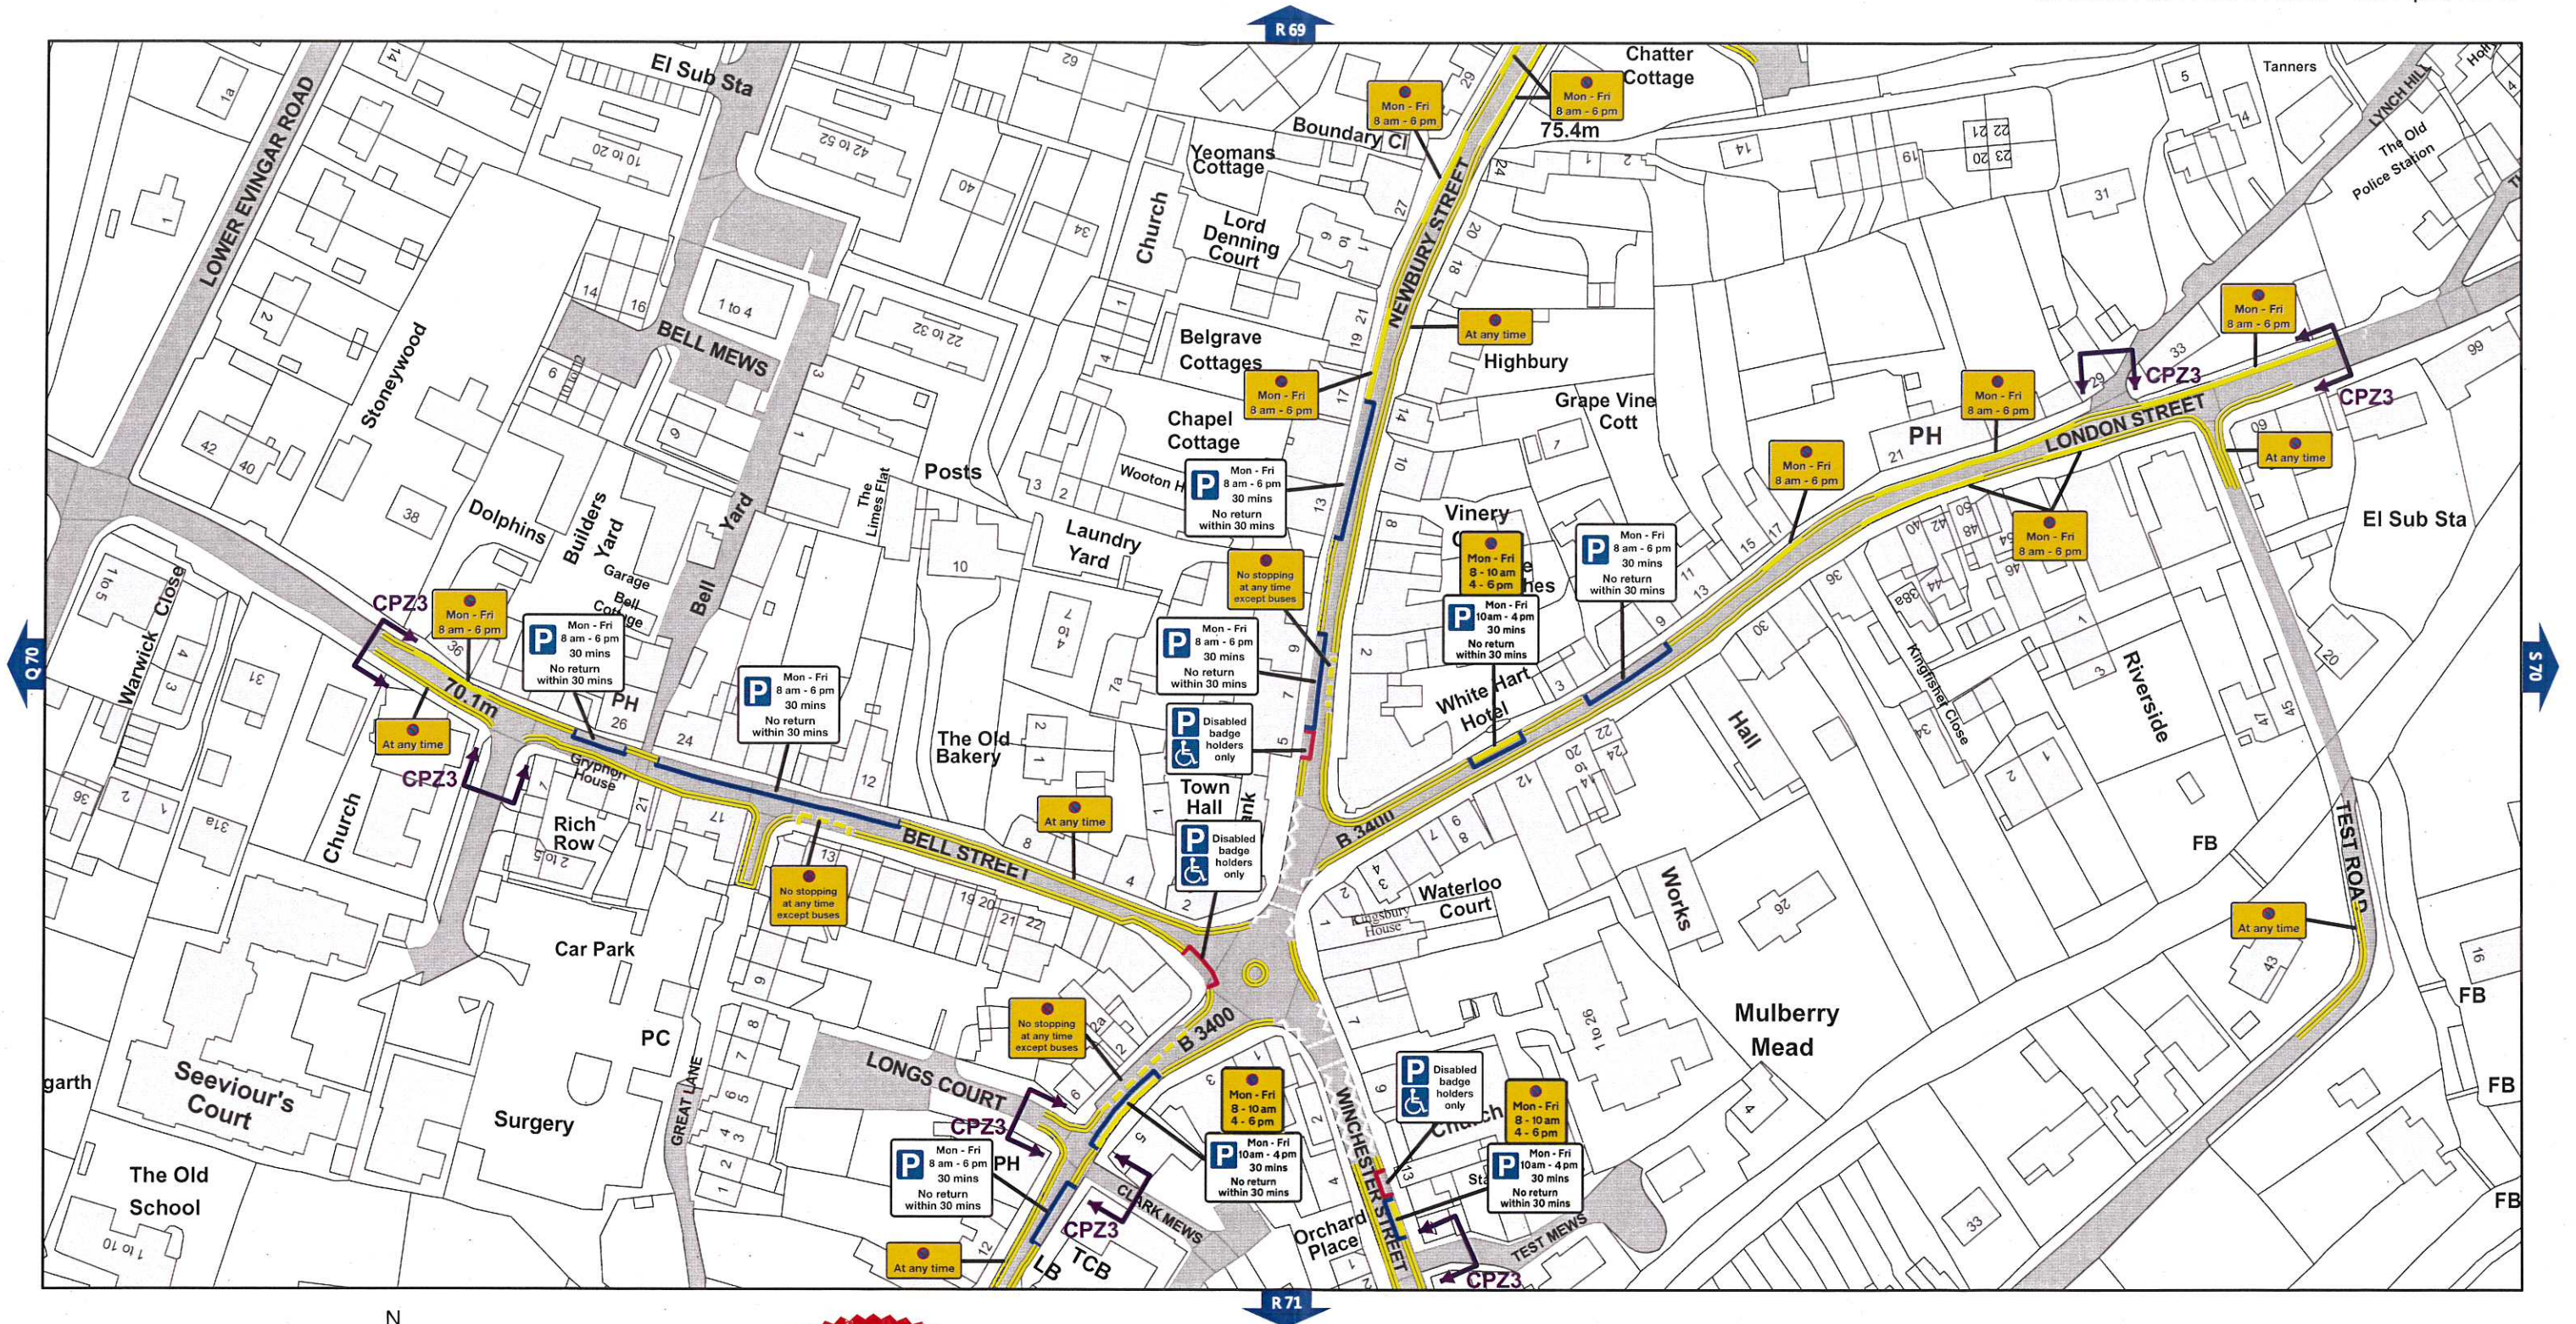

AREA CODE: R 70

SHEET REVISION NUMBER - 1
 SHEET ACTIVE FROM - 20 April 2019

SCALE - 1:1,250 @ A3

Basingstoke and Deane Borough Council
 (Prohibition and Restriction of Waiting and Loading
 and Parking Places) (Consolidation) Order 2018

30243

McBrady

Basingstoke and Deane

Basingstoke and Deane Borough Council
 Civic Offices
 London Road
 Basingstoke
 Hampshire
 RG21 4AH

© Crown copyright and database rights 2018 Ordnance Survey LA100019356

Produced by JL Mapping Services Ltd