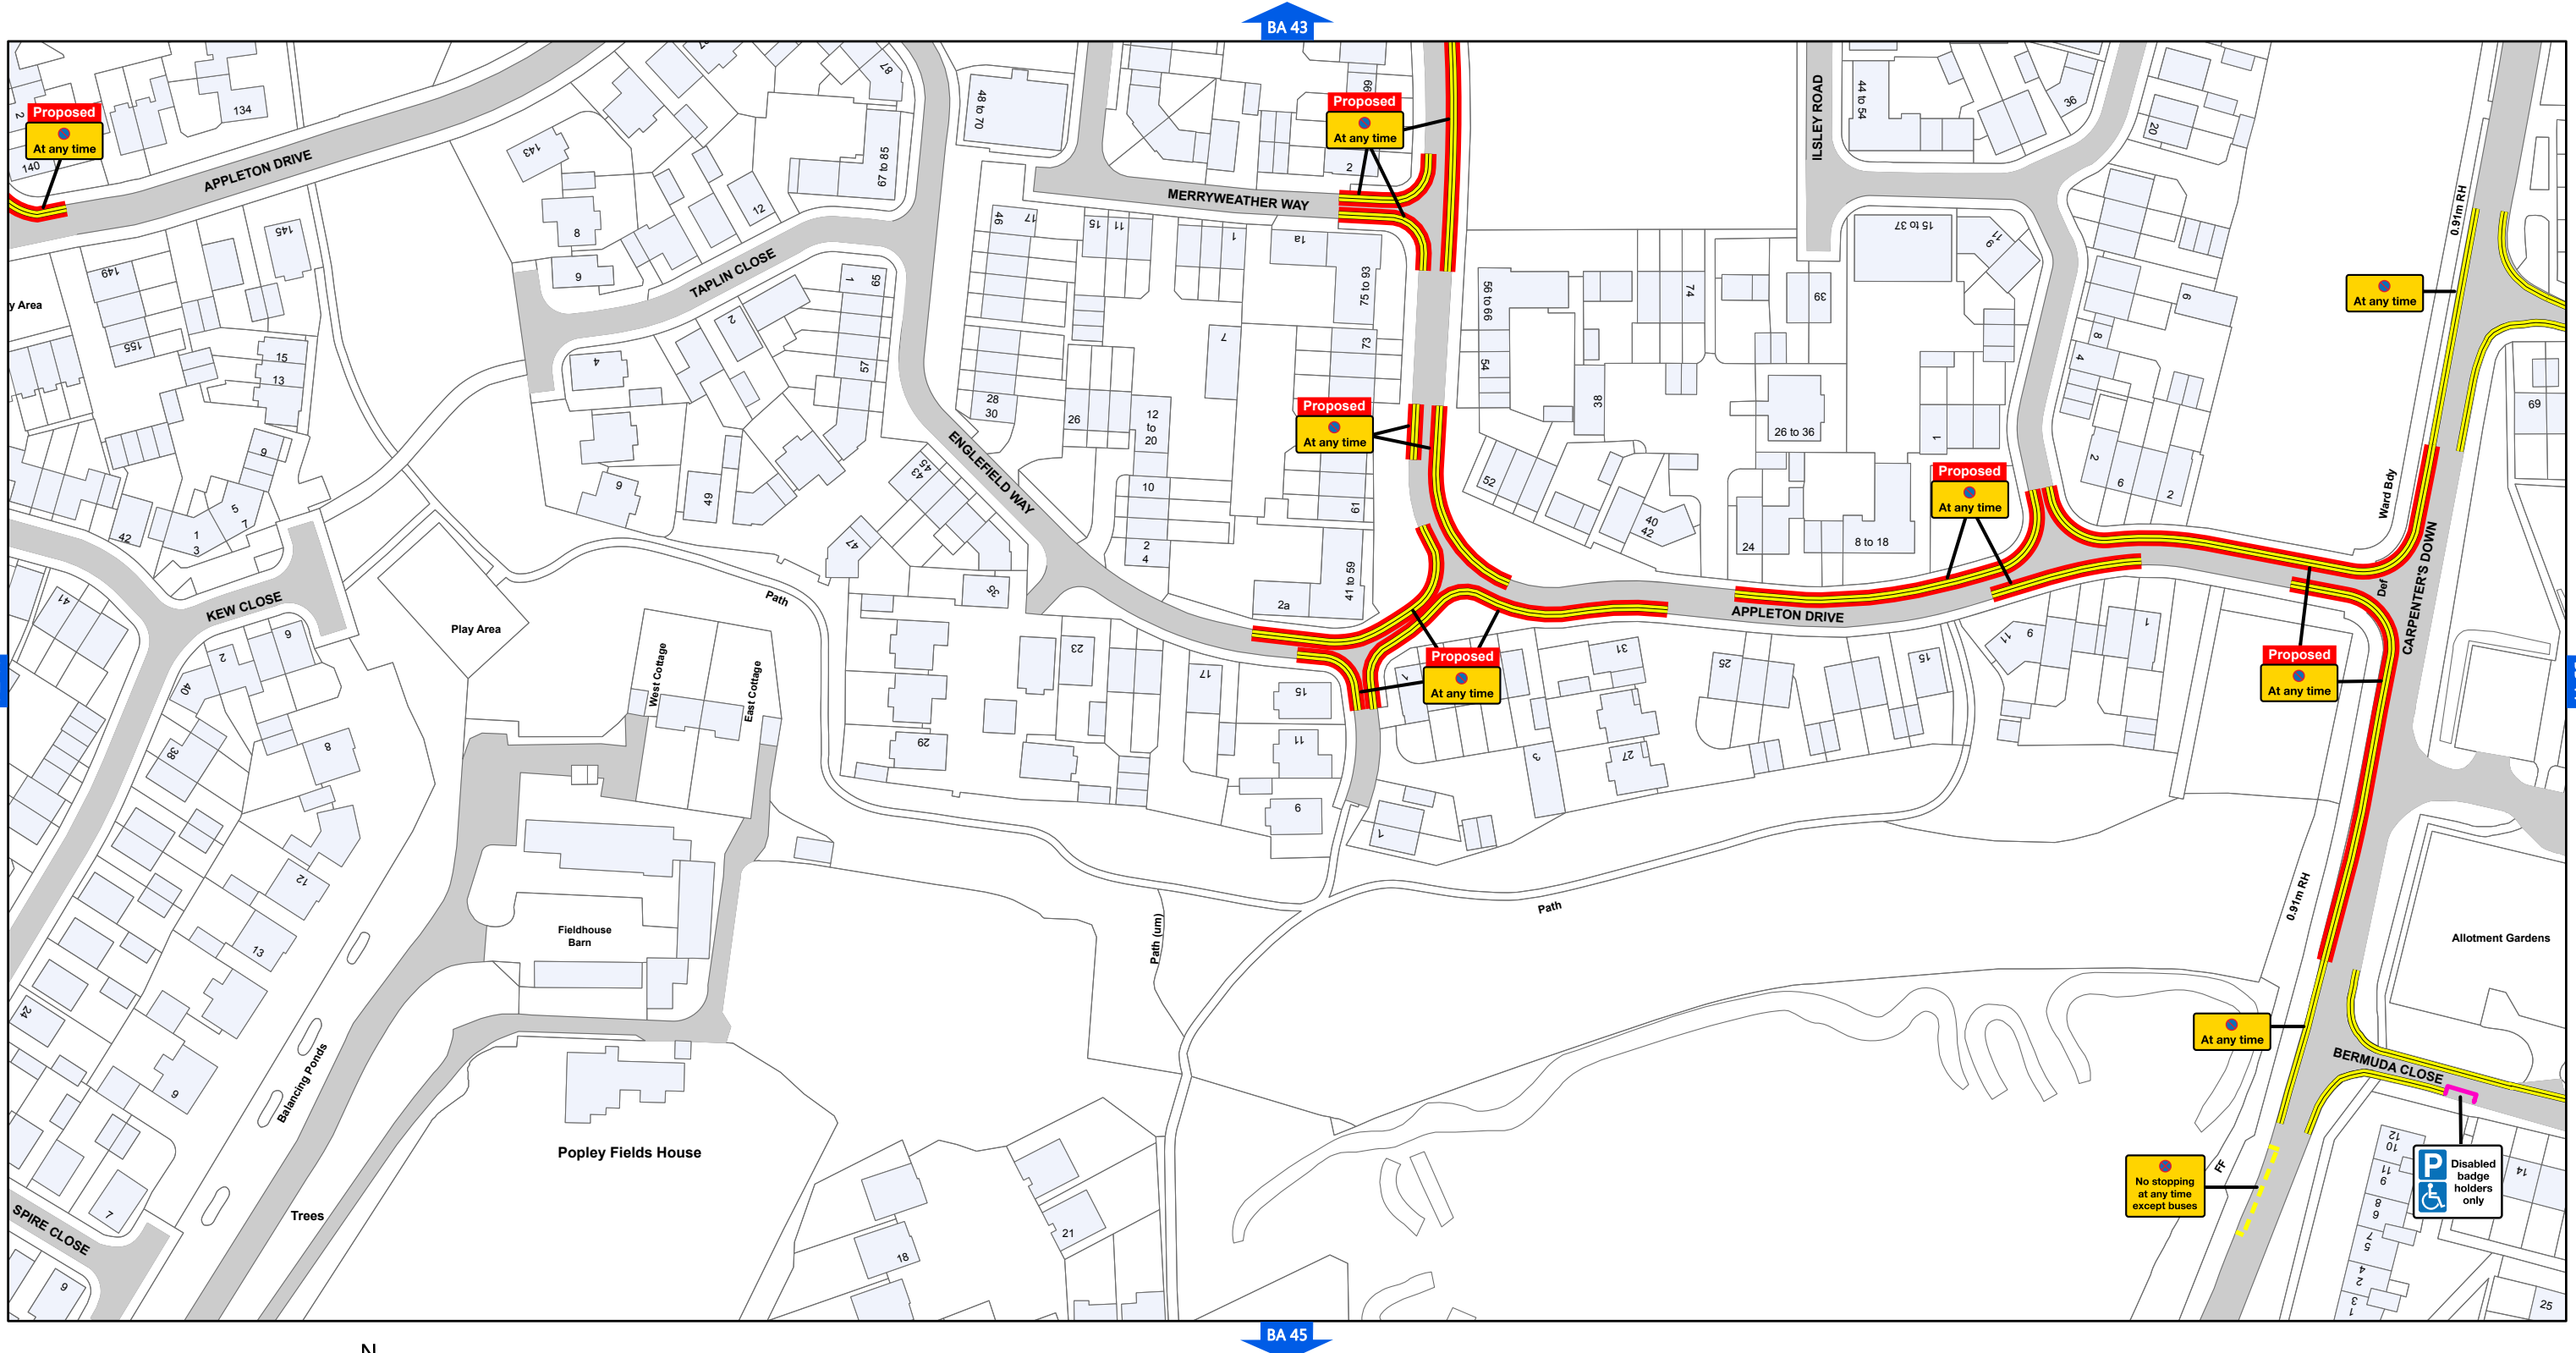

AREA CODE: BA 44

SHEET REVISION NUMBER - TBC

CONSULTATION PLAN

SCALE - 1:1,250 @ A3

Basingstoke and Deane Borough Council
(Prohibition and Restriction of Waiting and Loading
and Parking Places) (Consolidation) Order 2018

Basingstoke and Deane

Basingstoke and Deane Borough Council
Civic Offices
London Road
Basingstoke
Hampshire
RG21 4AH

© Crown copyright and database rights 2018 Ordnance Survey LA100019356

Produced by JL Mapping Services Ltd