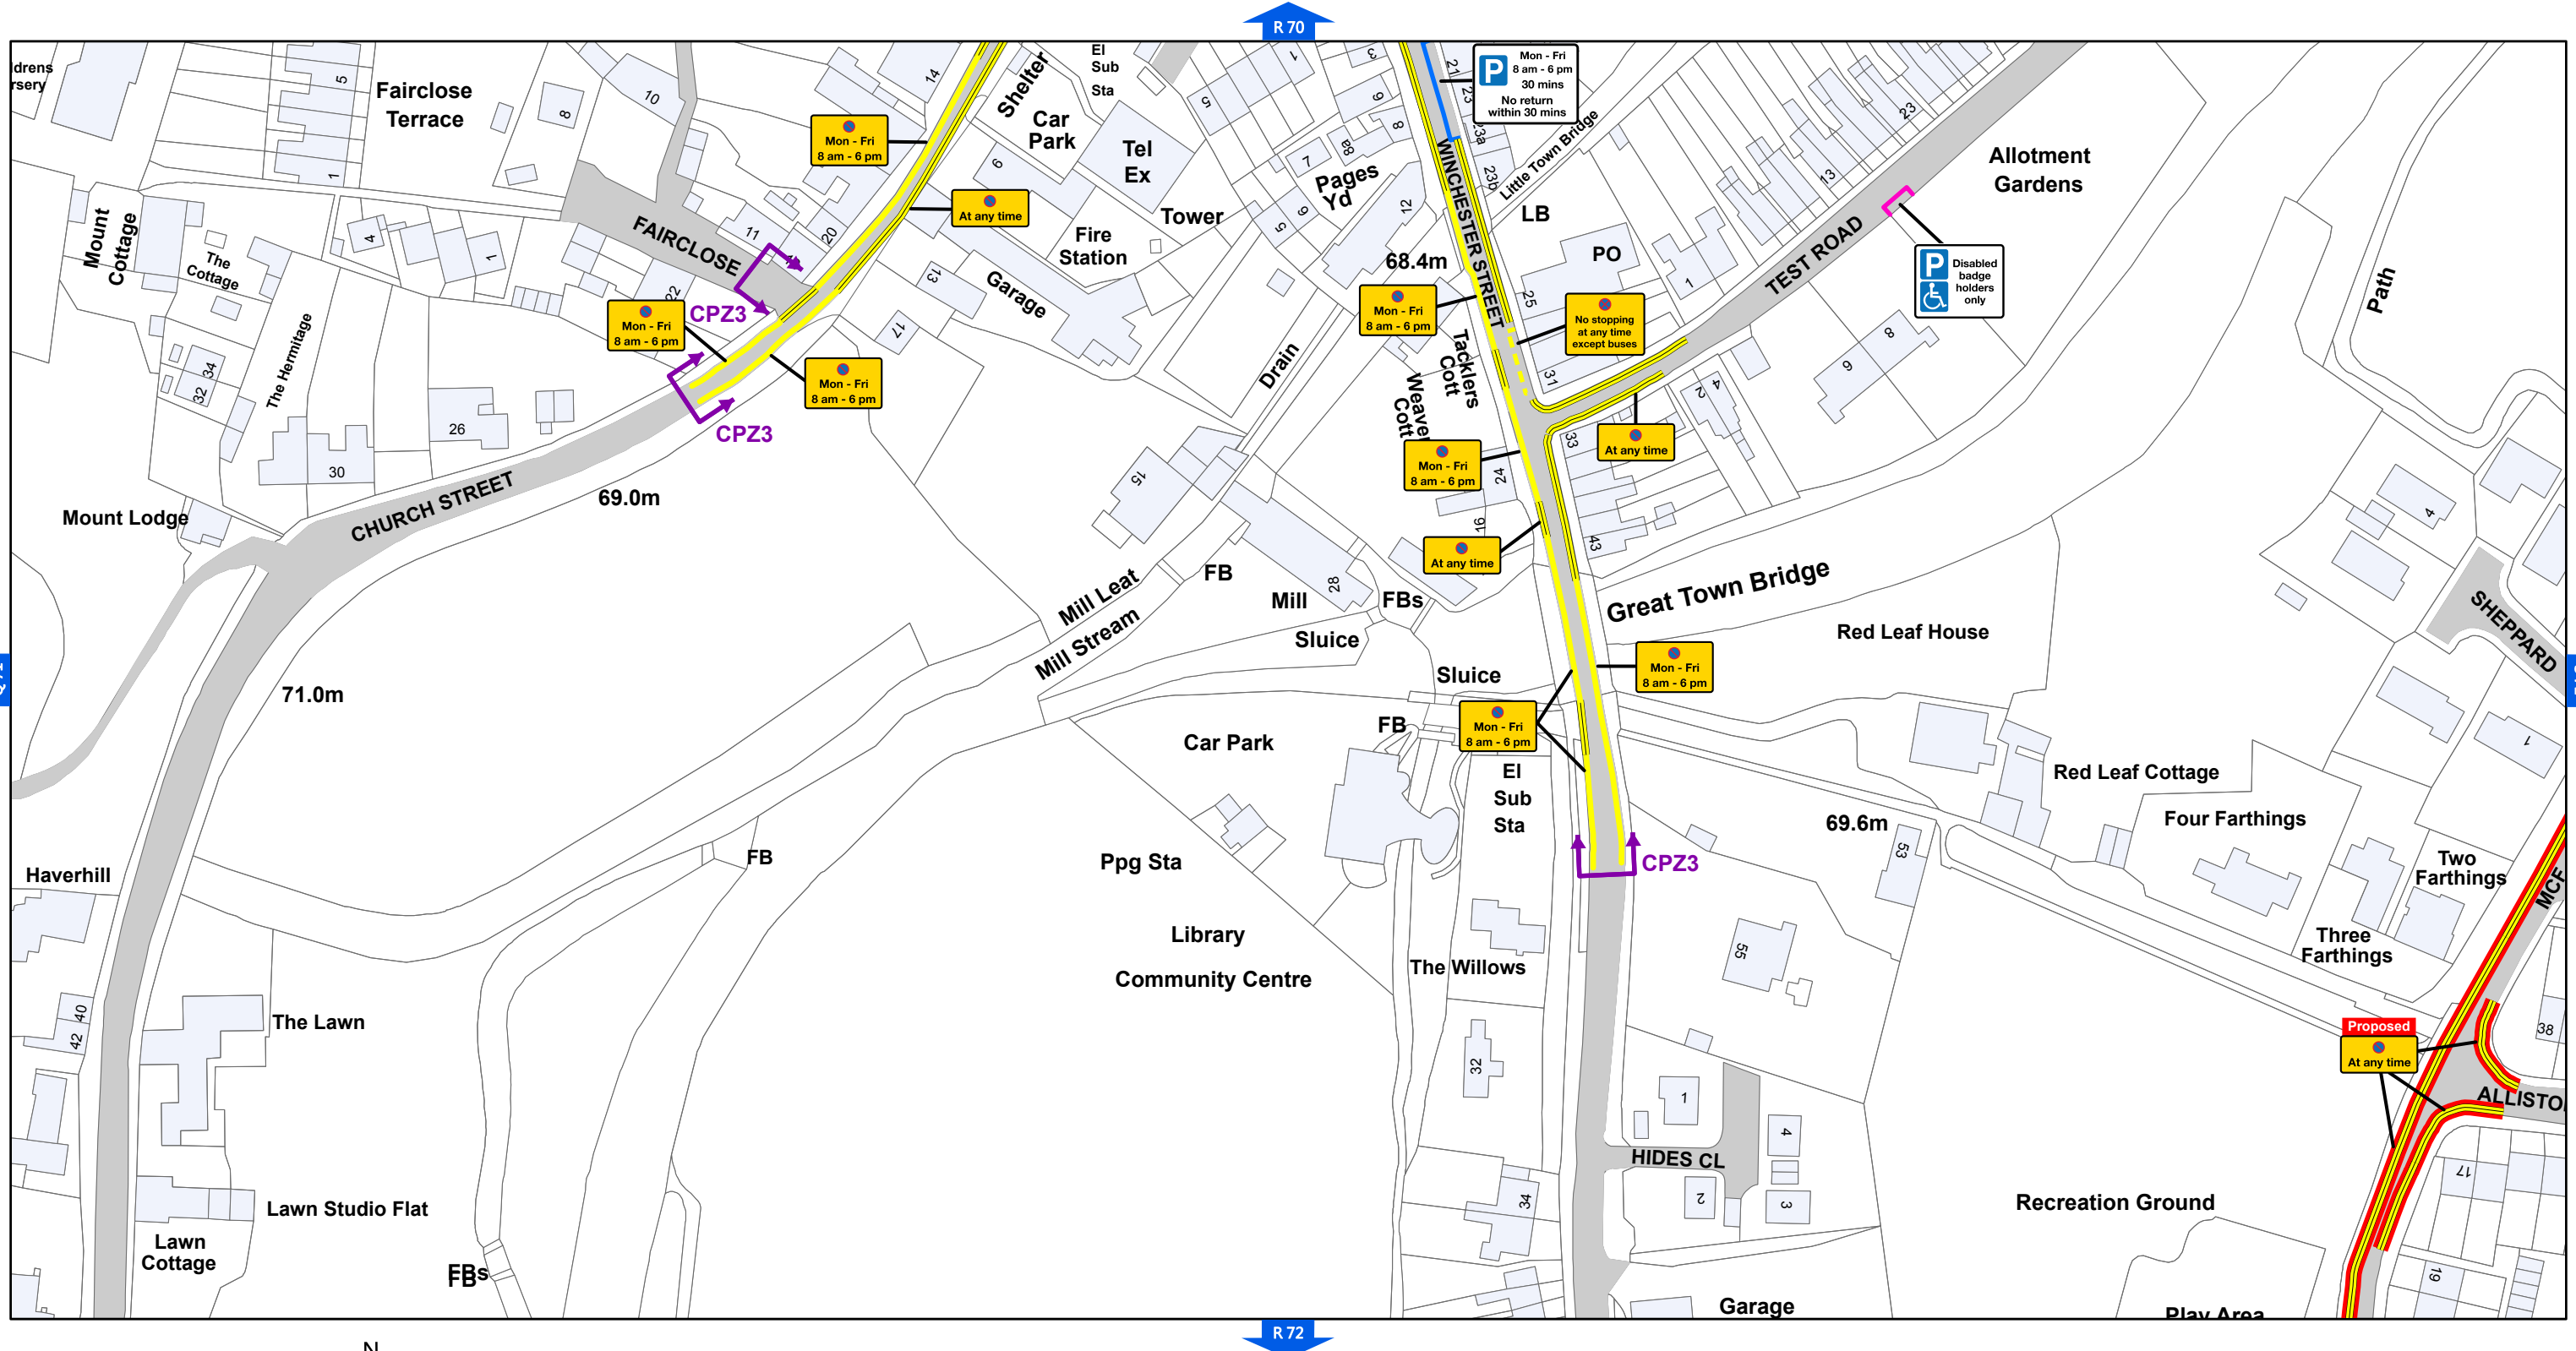

# AREA CODE: R 71

SHEET REVISION NUMBER - TBC

CONSULTATION PLAN

SCALE - 1:1,250 @ A3

Basingstoke and Deane Borough Council  
 (Prohibition and Restriction of Waiting and Loading  
 and Parking Places) (Consolidation) Order 2018

**Basingstoke  
and Deane**

Basingstoke and Deane Borough Council  
 Civic Offices  
 London Road  
 Basingstoke  
 Hampshire  
 RG21 4AH

© Crown copyright and database rights 2018 Ordnance Survey LA100019356

Produced by JL Mapping Services Ltd