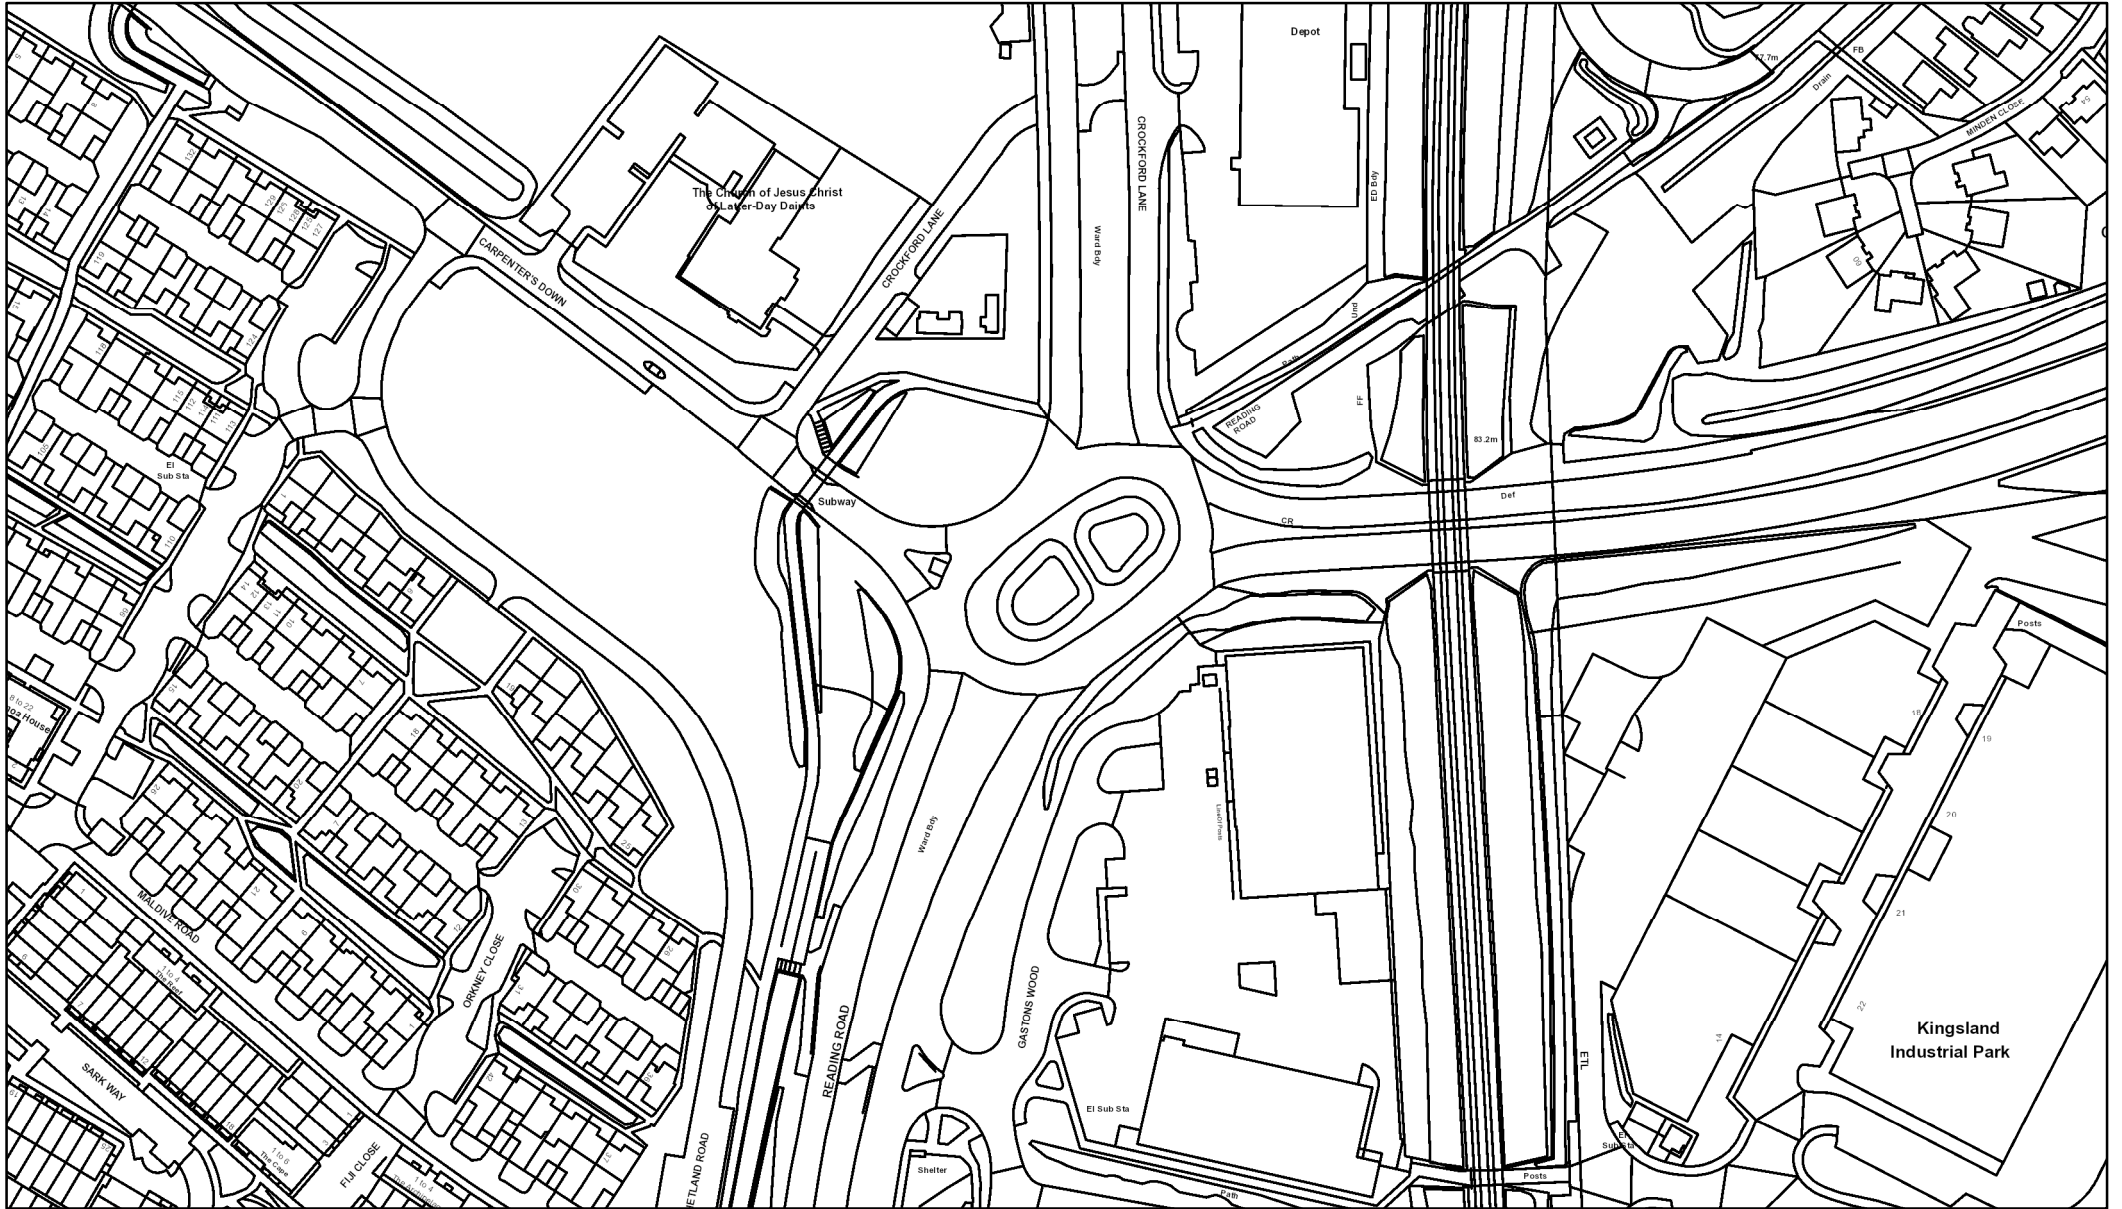

Crockford Lane

April 25, 2018

- OS Lines
- OS MasterMap Area BW