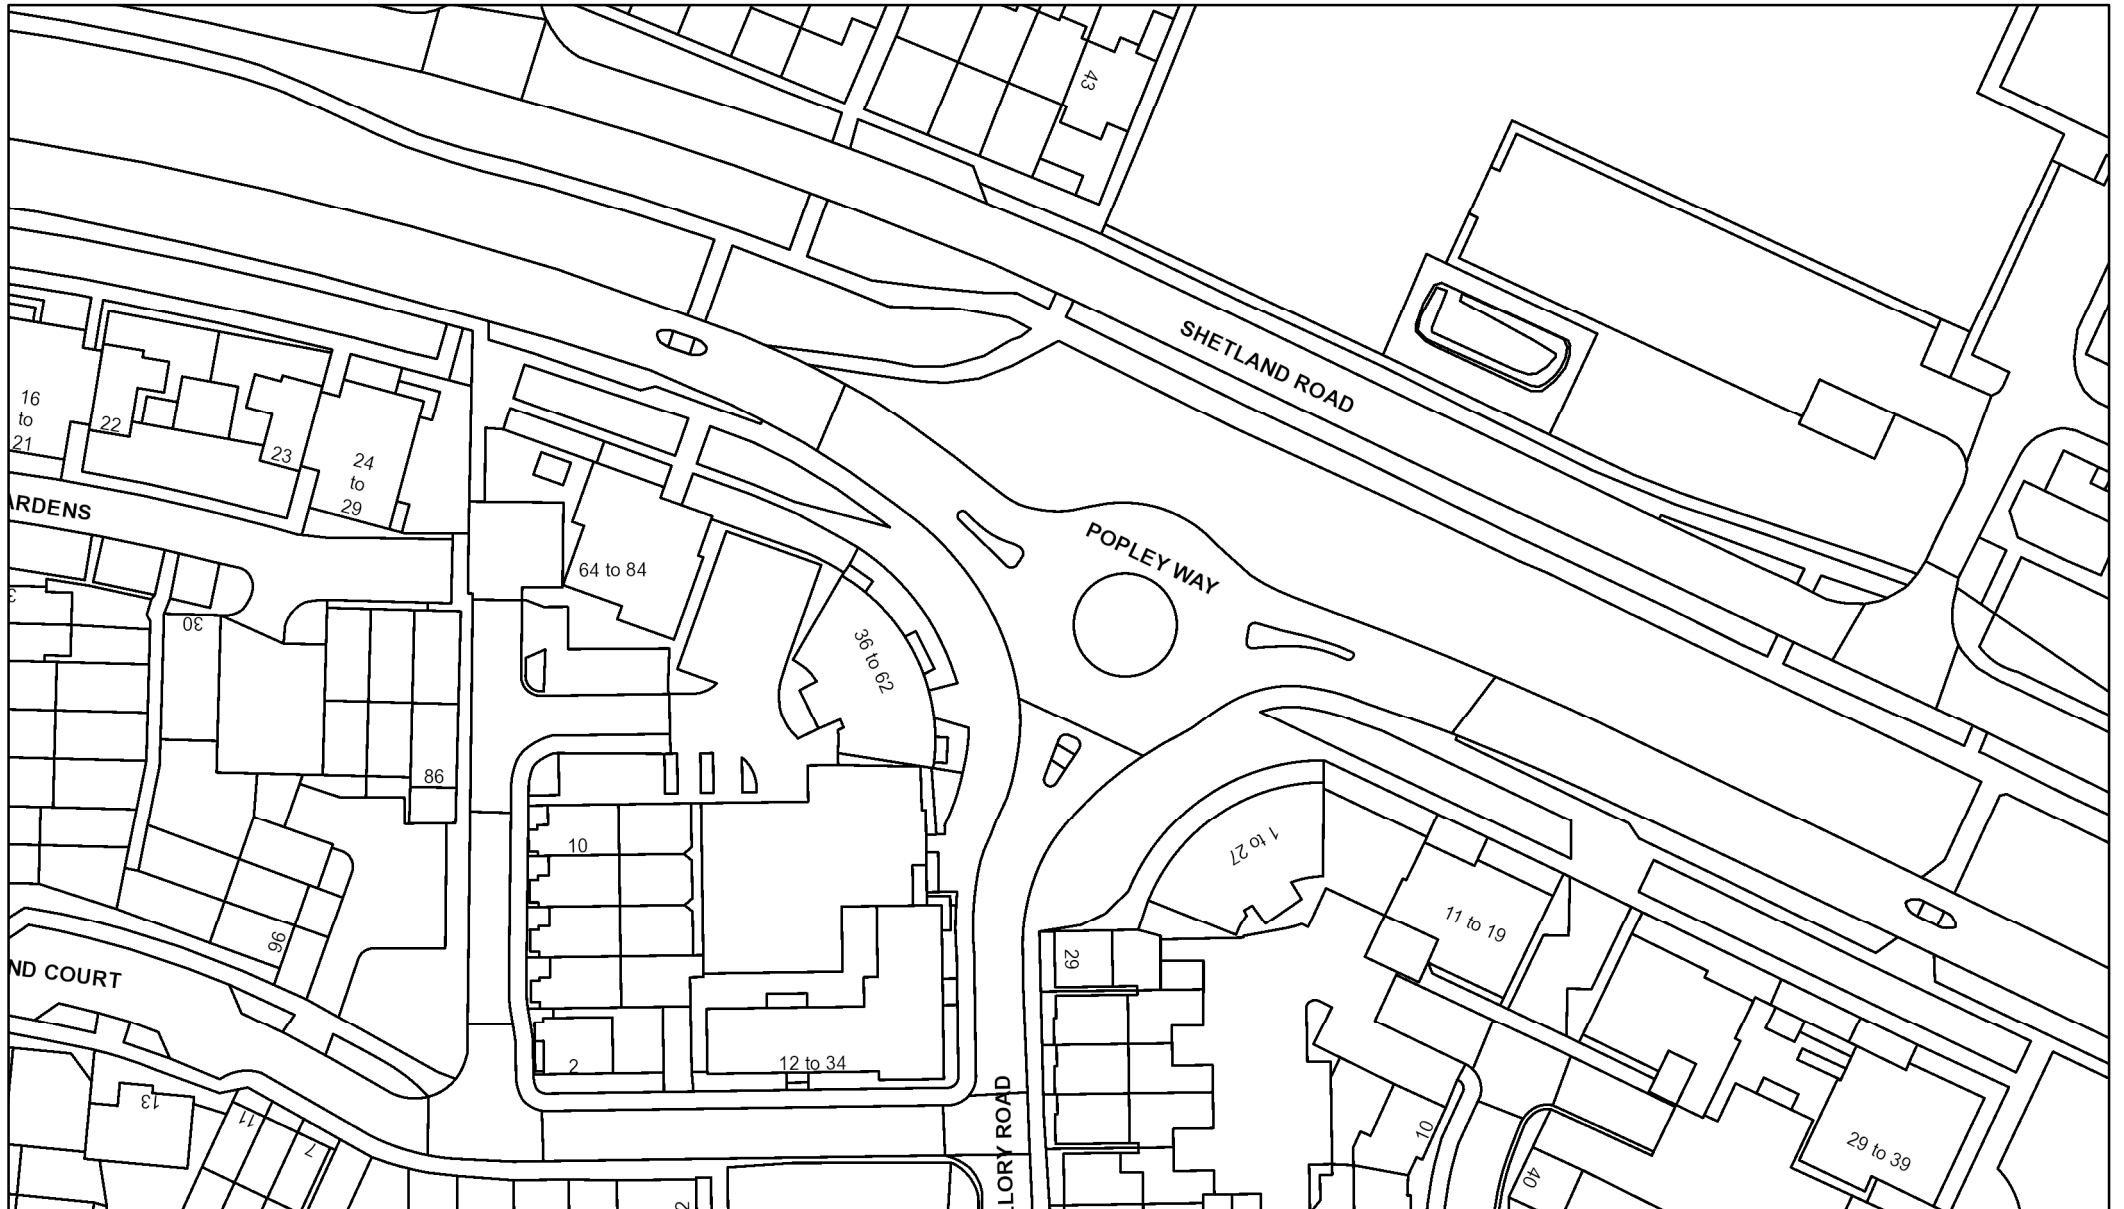

Popley Way

April 27, 2018

- OS Lines
- OS MasterMap Area BW