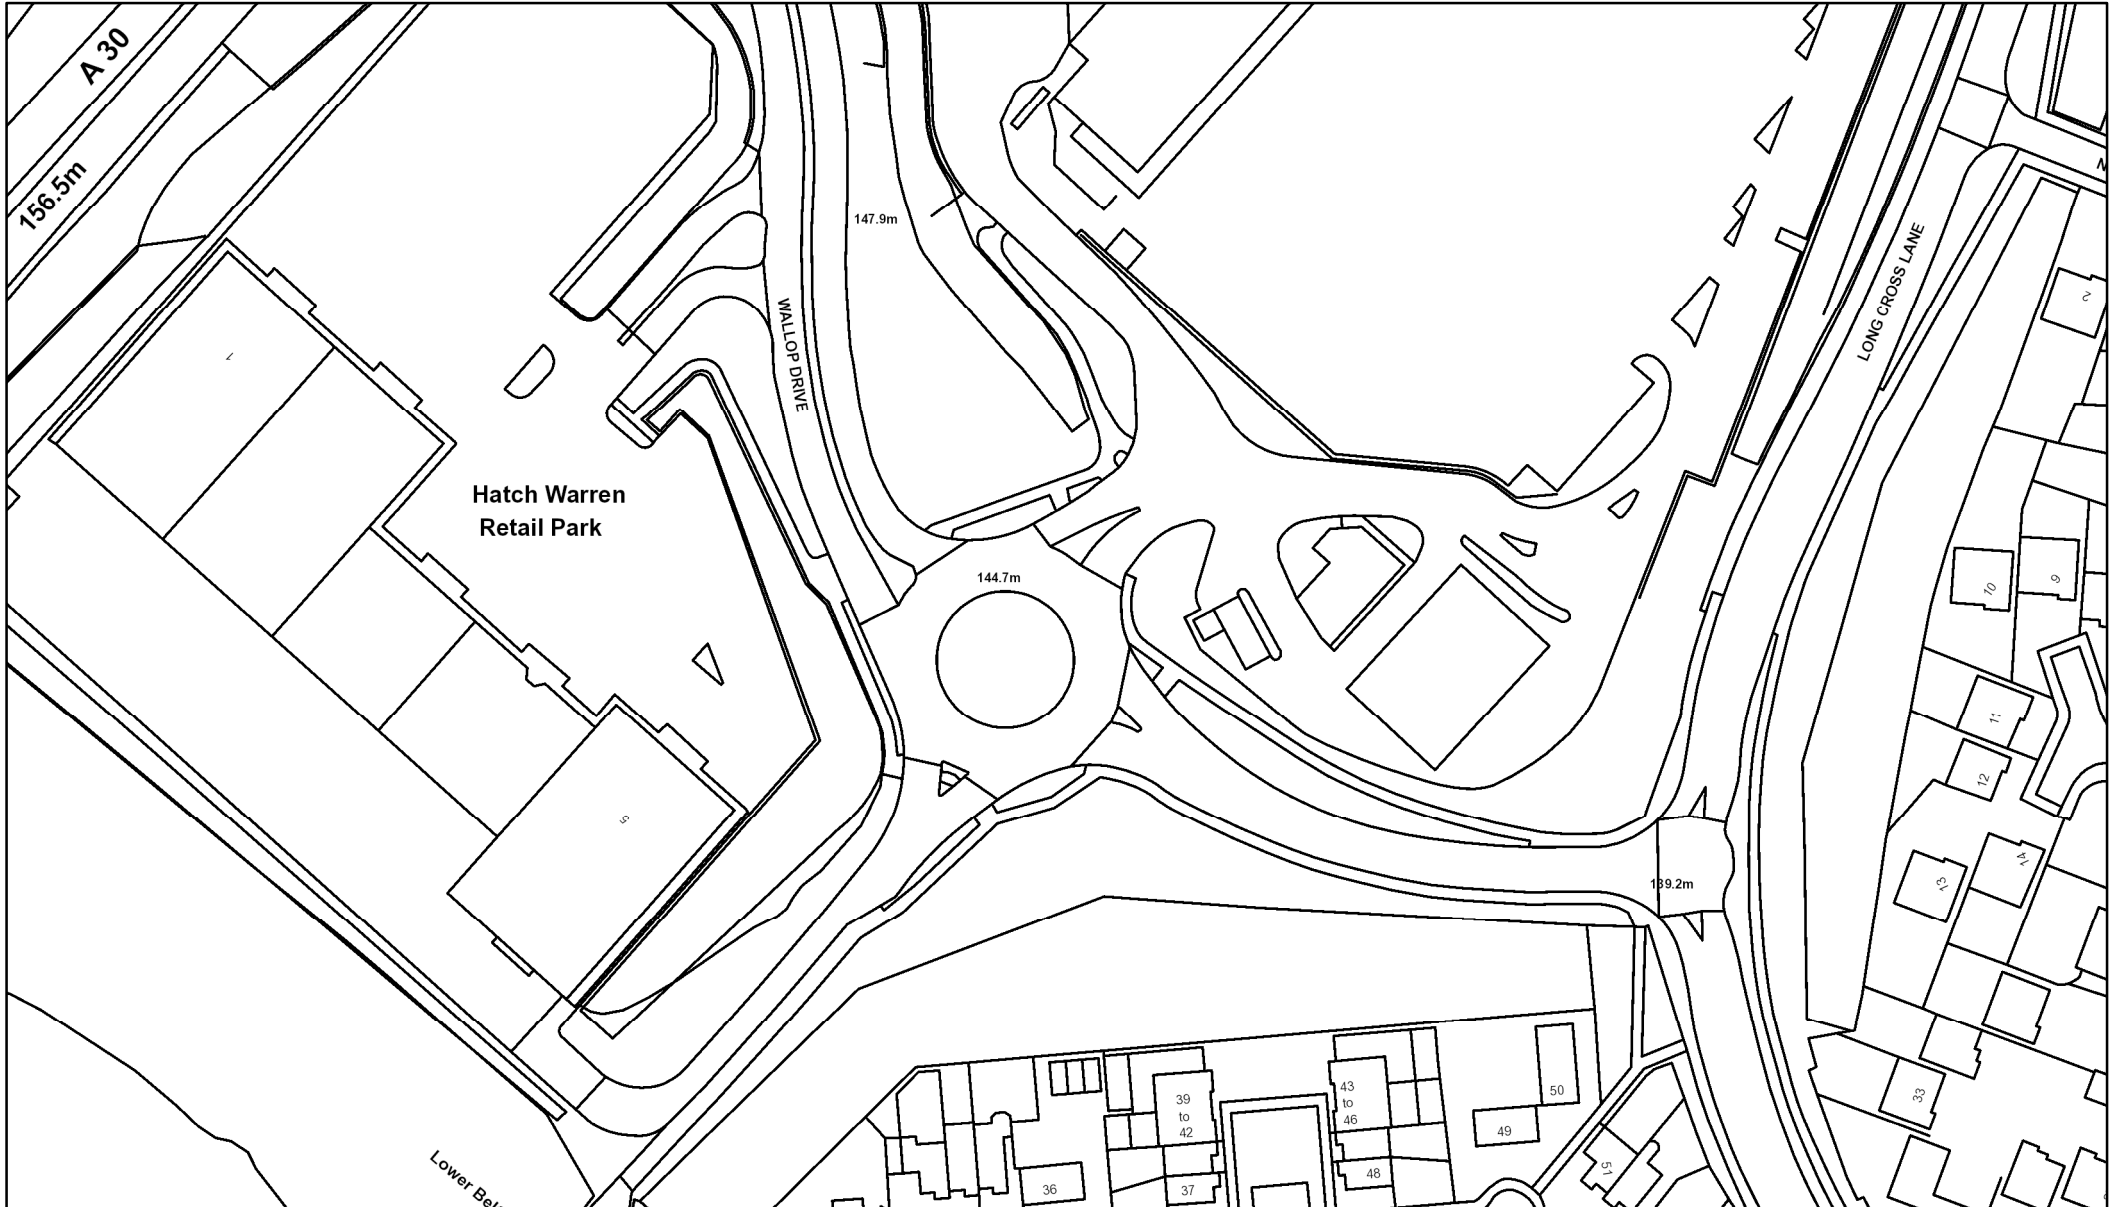

# Wallop Drive

April 26, 2018

- OS Lines
- OS MasterMap Area BW