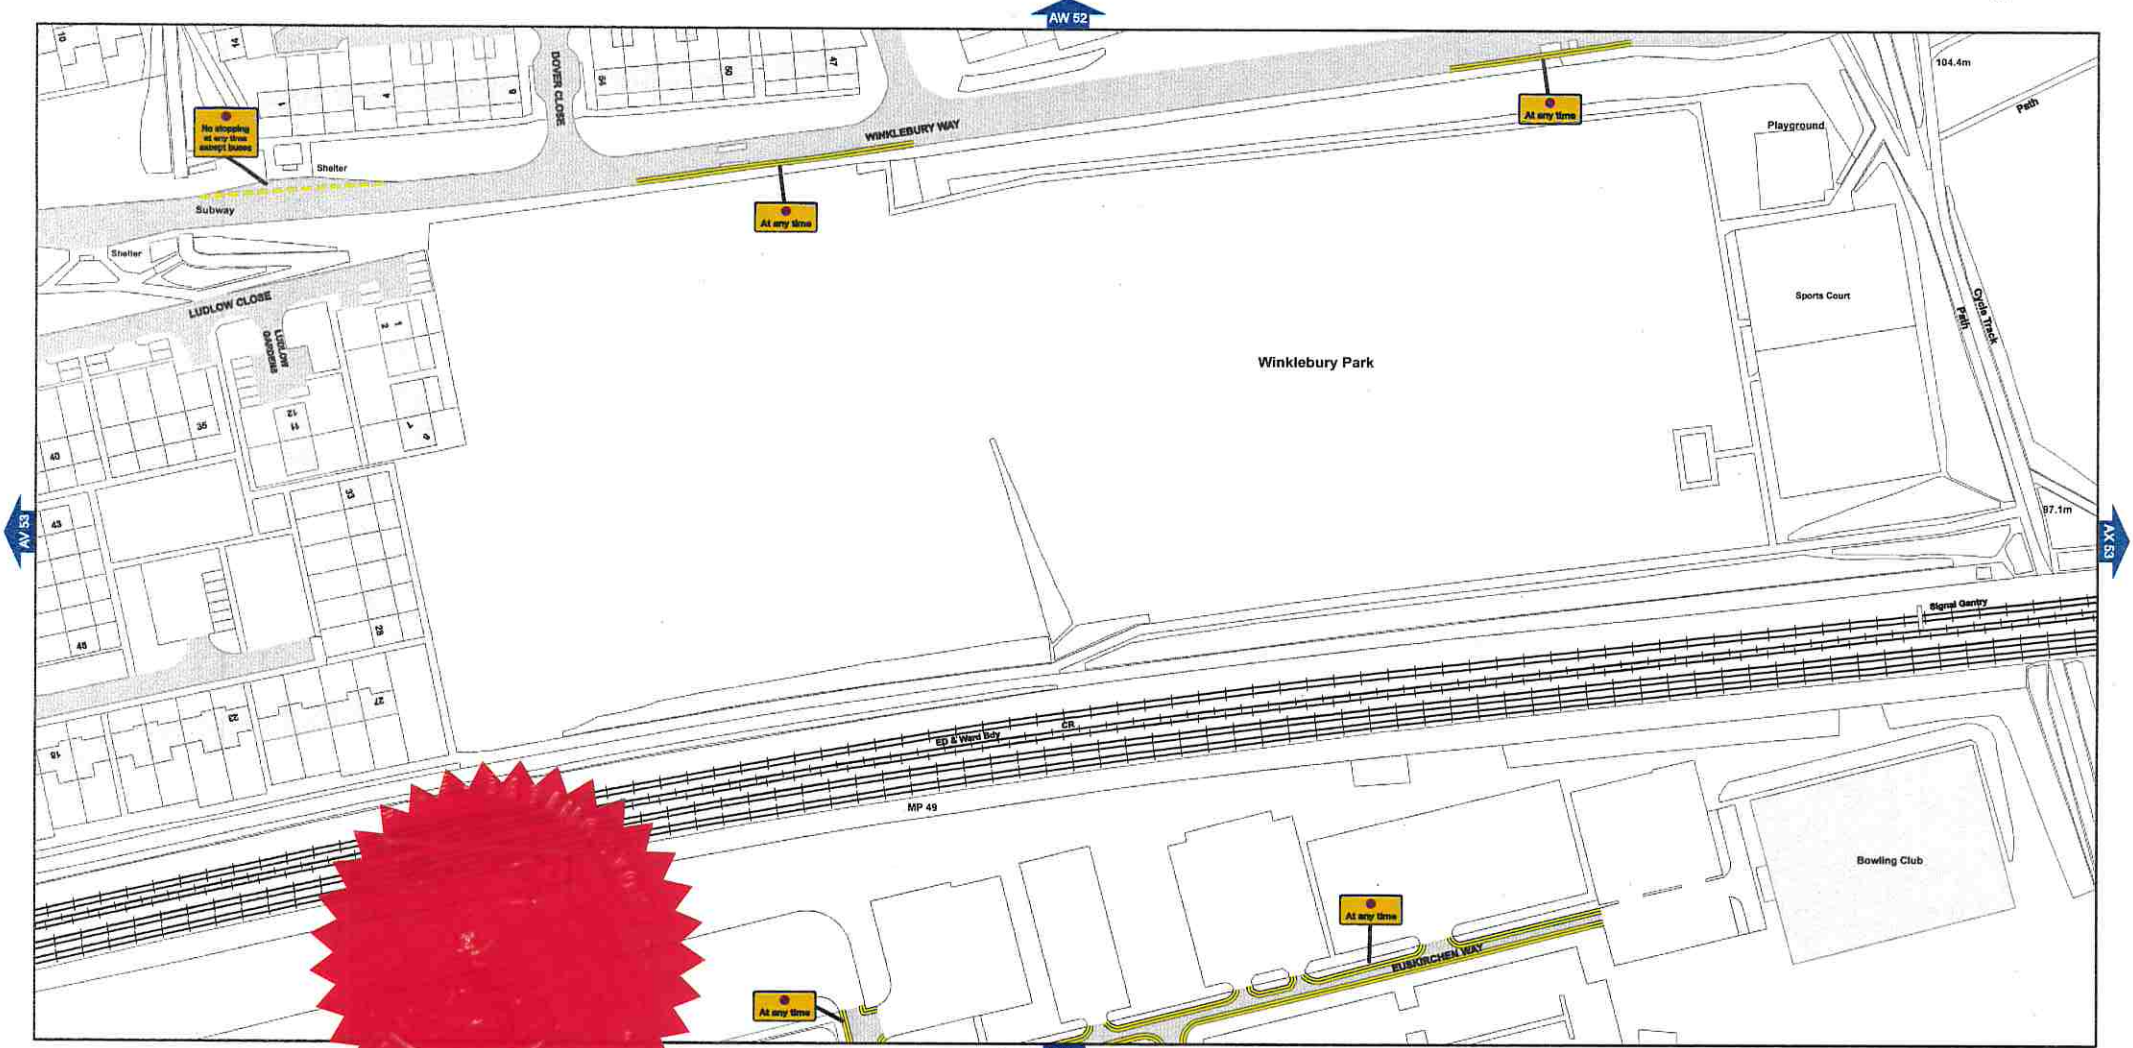

AREA CODE: AW 53

SHEET REVISION NUMBER - 1

SHEET ACTIVE FROM - 29 August 2020

SCALE - 1:1,250 @ A3

Basingstoke and Deane Borough Council
(Prohibition and Restriction of Waiting and Loading
and Parking Places) (Consolidation) Order 2018

30725
E. Bethel

Basingstoke
and Deane

Basingstoke and Deane Borough Council
Civic Offices
London Road
Basingstoke
Hampshire
RG21 4AH

© Crown copyright and database rights 2018 Ordnance Survey LA100019356