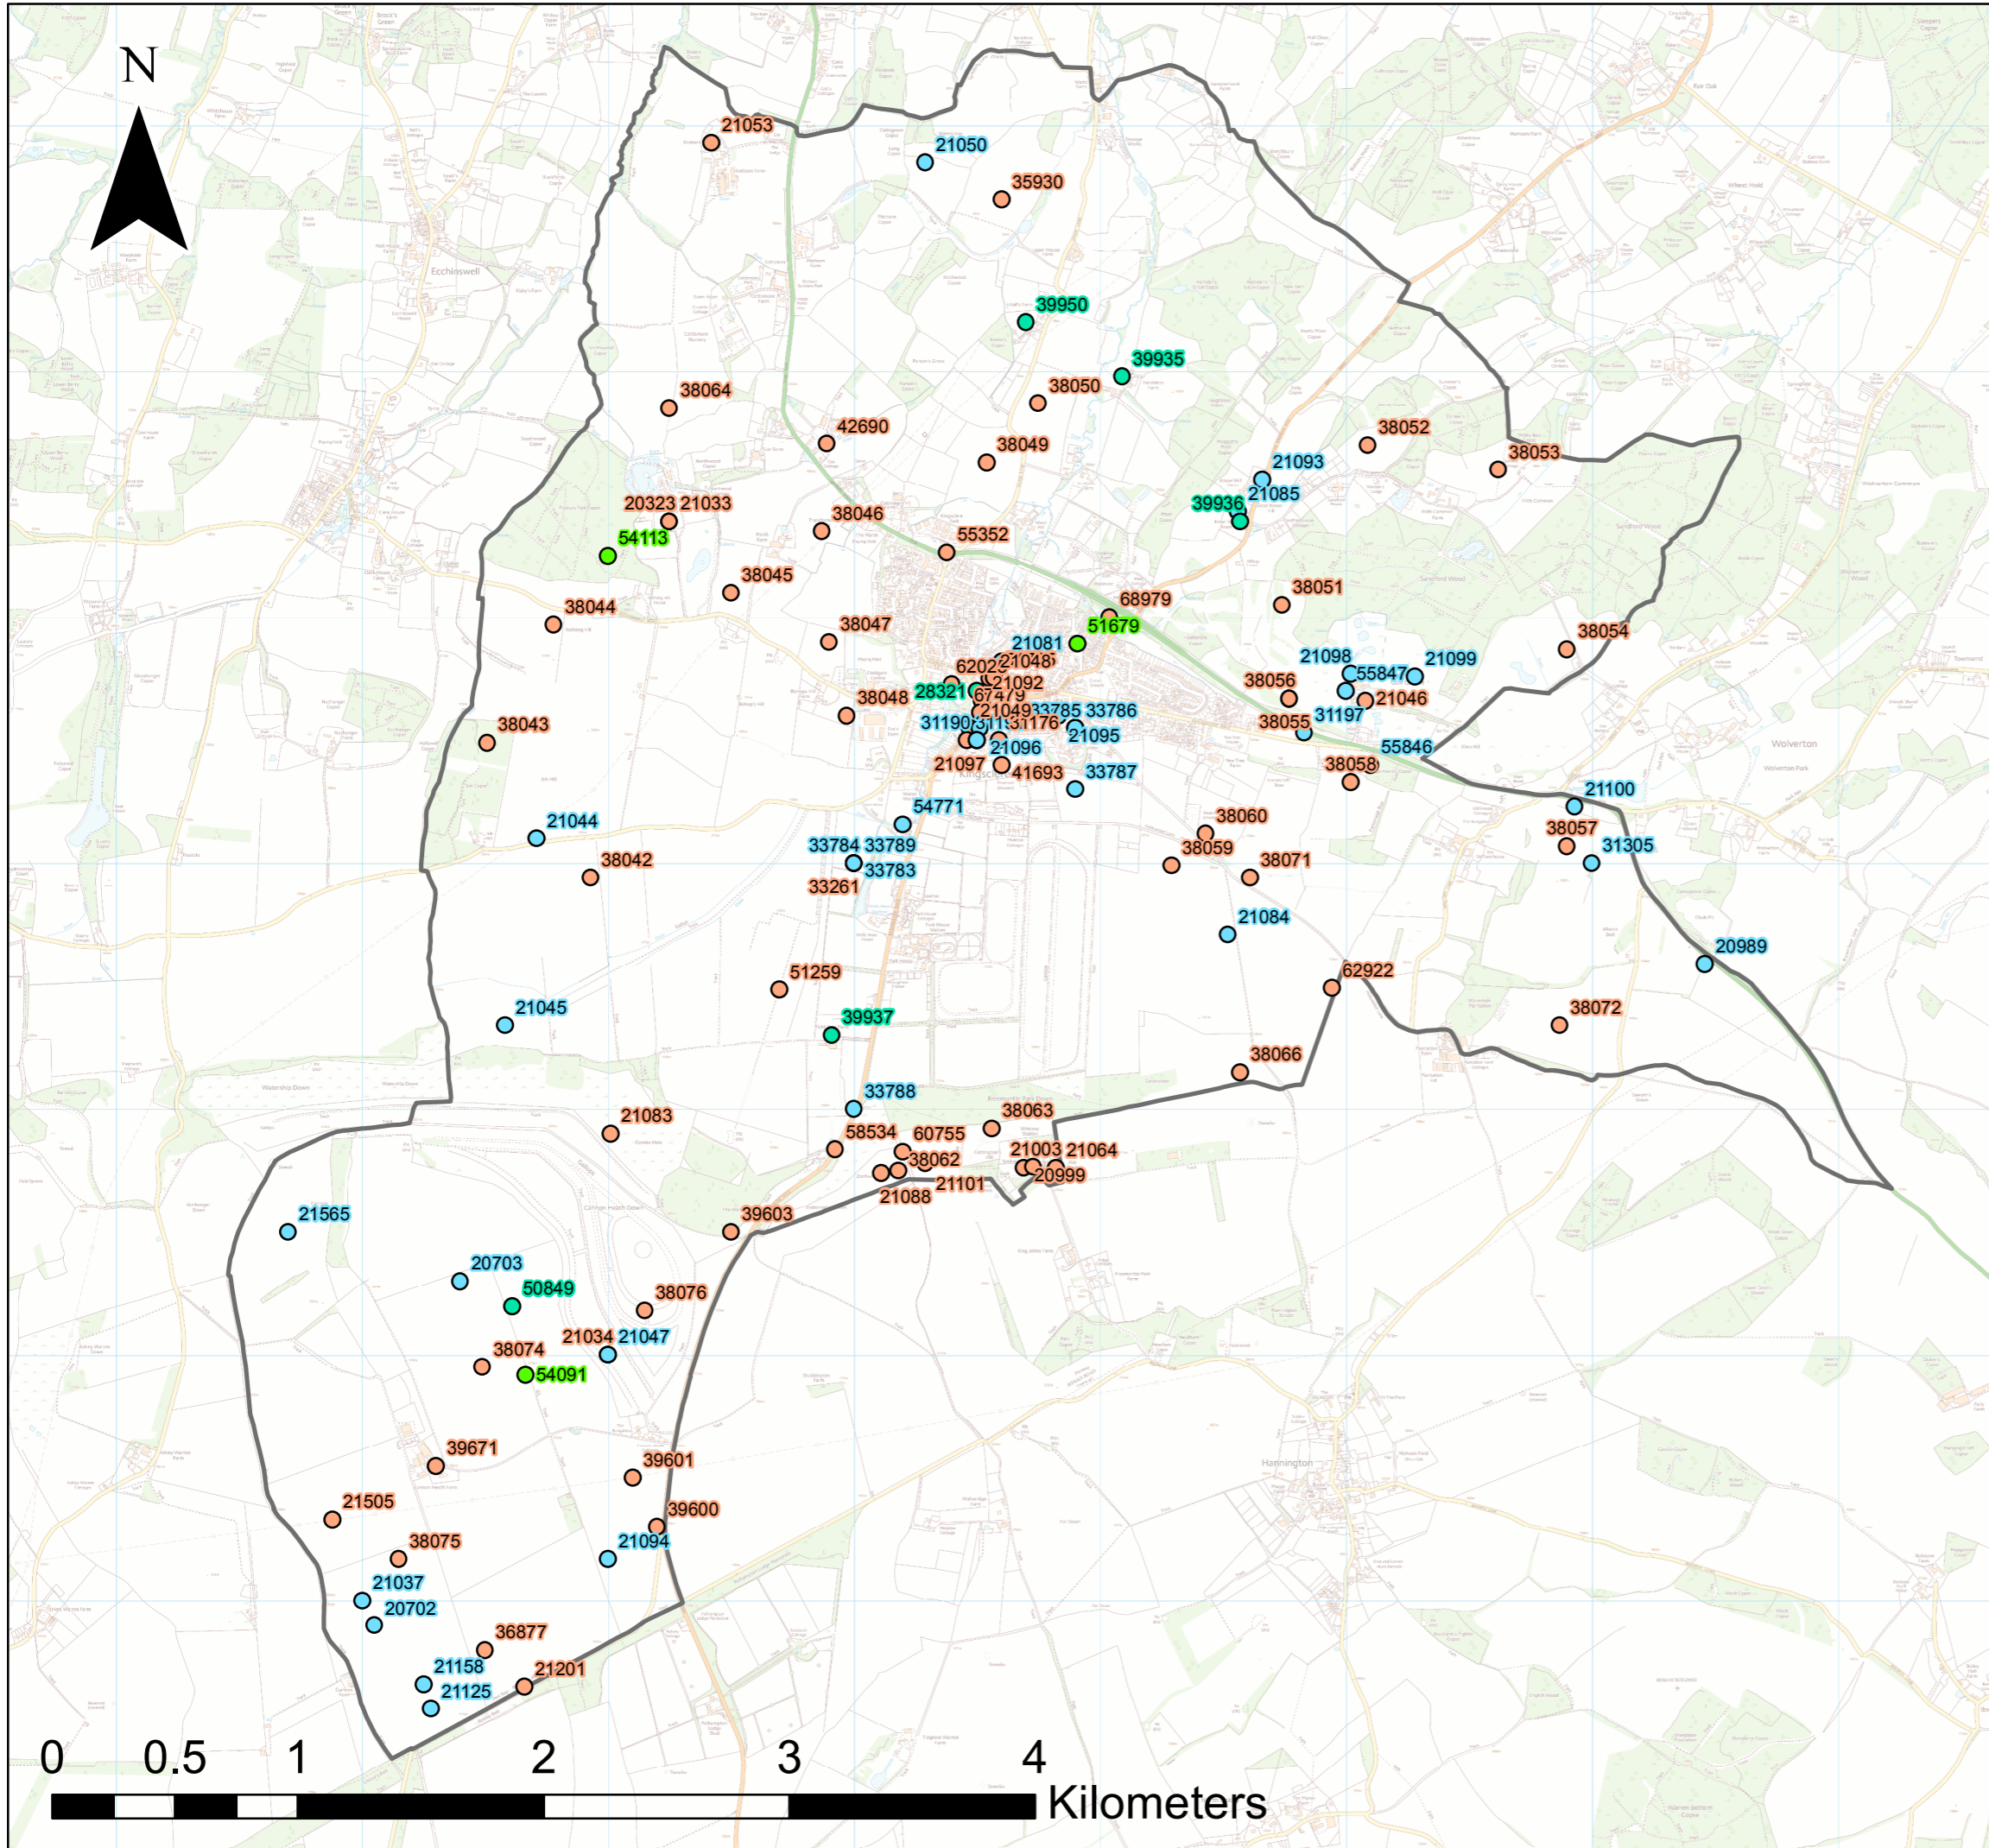

Archaeology records Kingsclere Parish (27/09/2017)

Hampshire
County Council

Legend

-  FINDSPOT
-  MONUMENT
-  NAME
-  PARKS AND GARDENS

 Kingsclere Parish

© Crown copyright and database rights 2017 Ordnance Survey 100019180. Use of this data is subject to terms and conditions. You are granted a non-exclusive, royalty free, revocable licence solely to view the Licensed Data for non-commercial purposes for the period during which HCC makes it available. You are not permitted to copy, sub-license, distribute, sell or otherwise make available the Licensed Data to third parties in any form. Third party rights to enforce the terms of this licence shall be reserved to Ordnance Survey