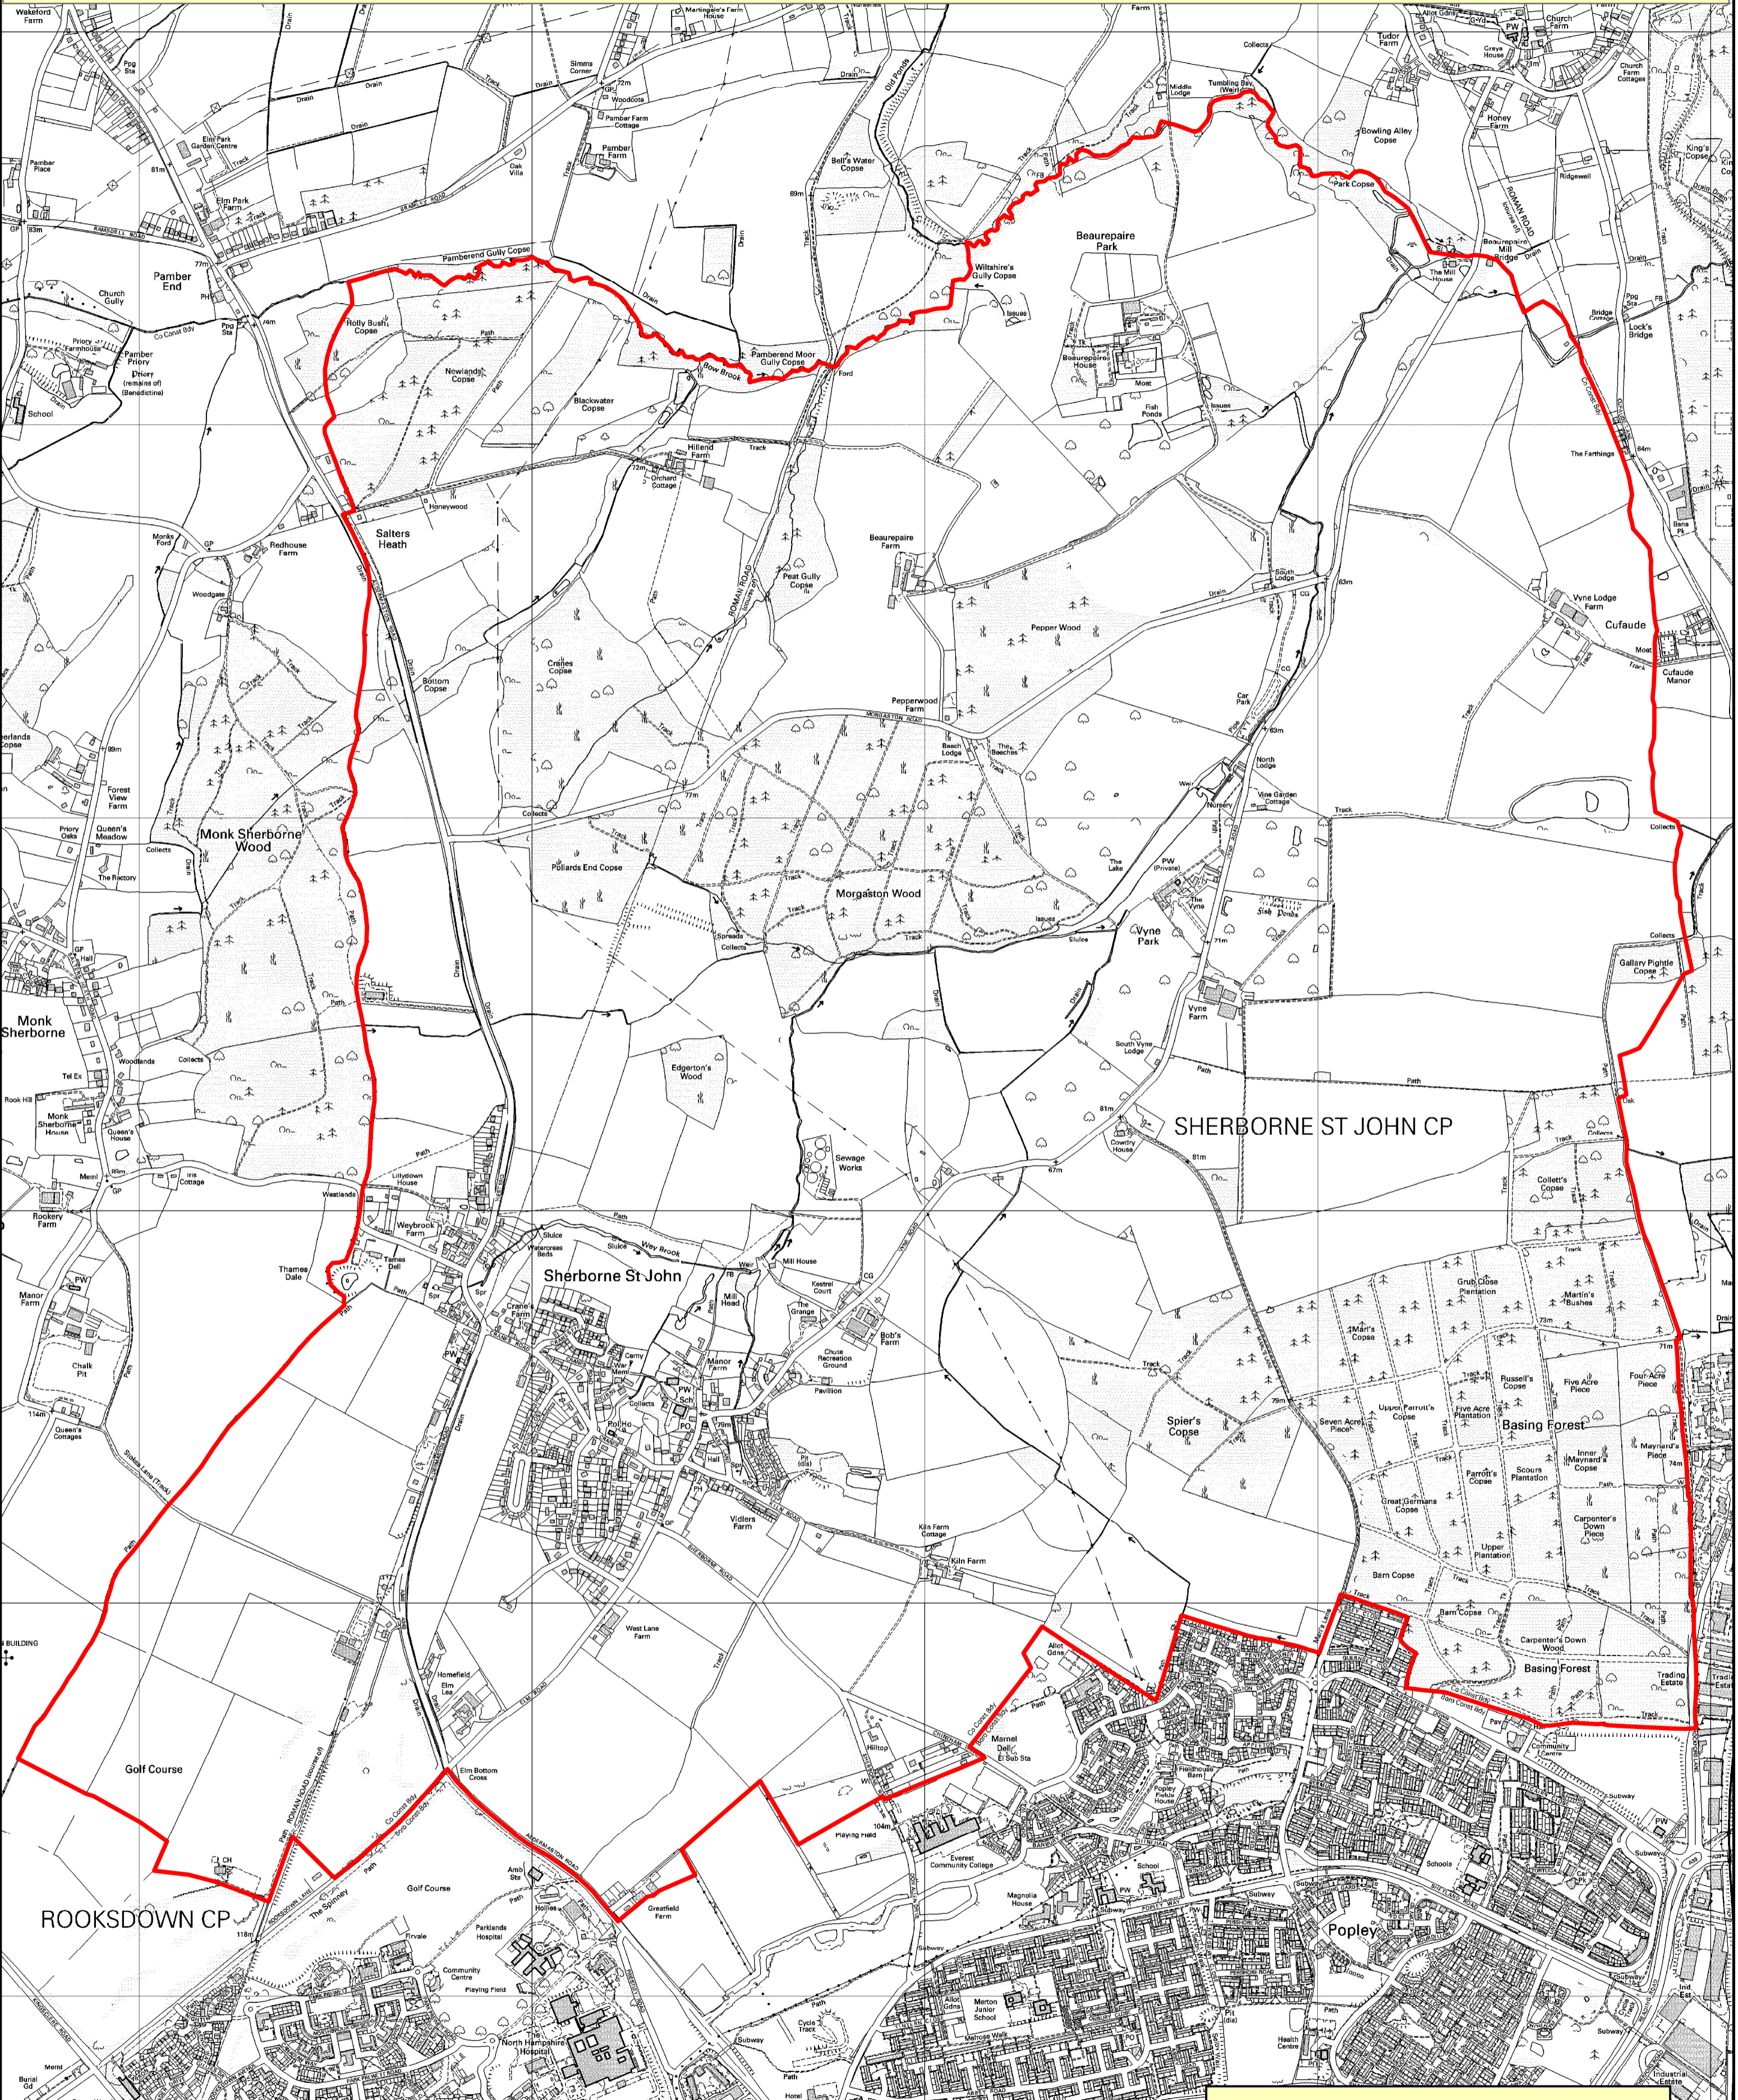

Sherborne St John Neighbourhood Area Application

The Borough of Basingstoke and Deane

Legend

 Proposed Neighbourhood Area