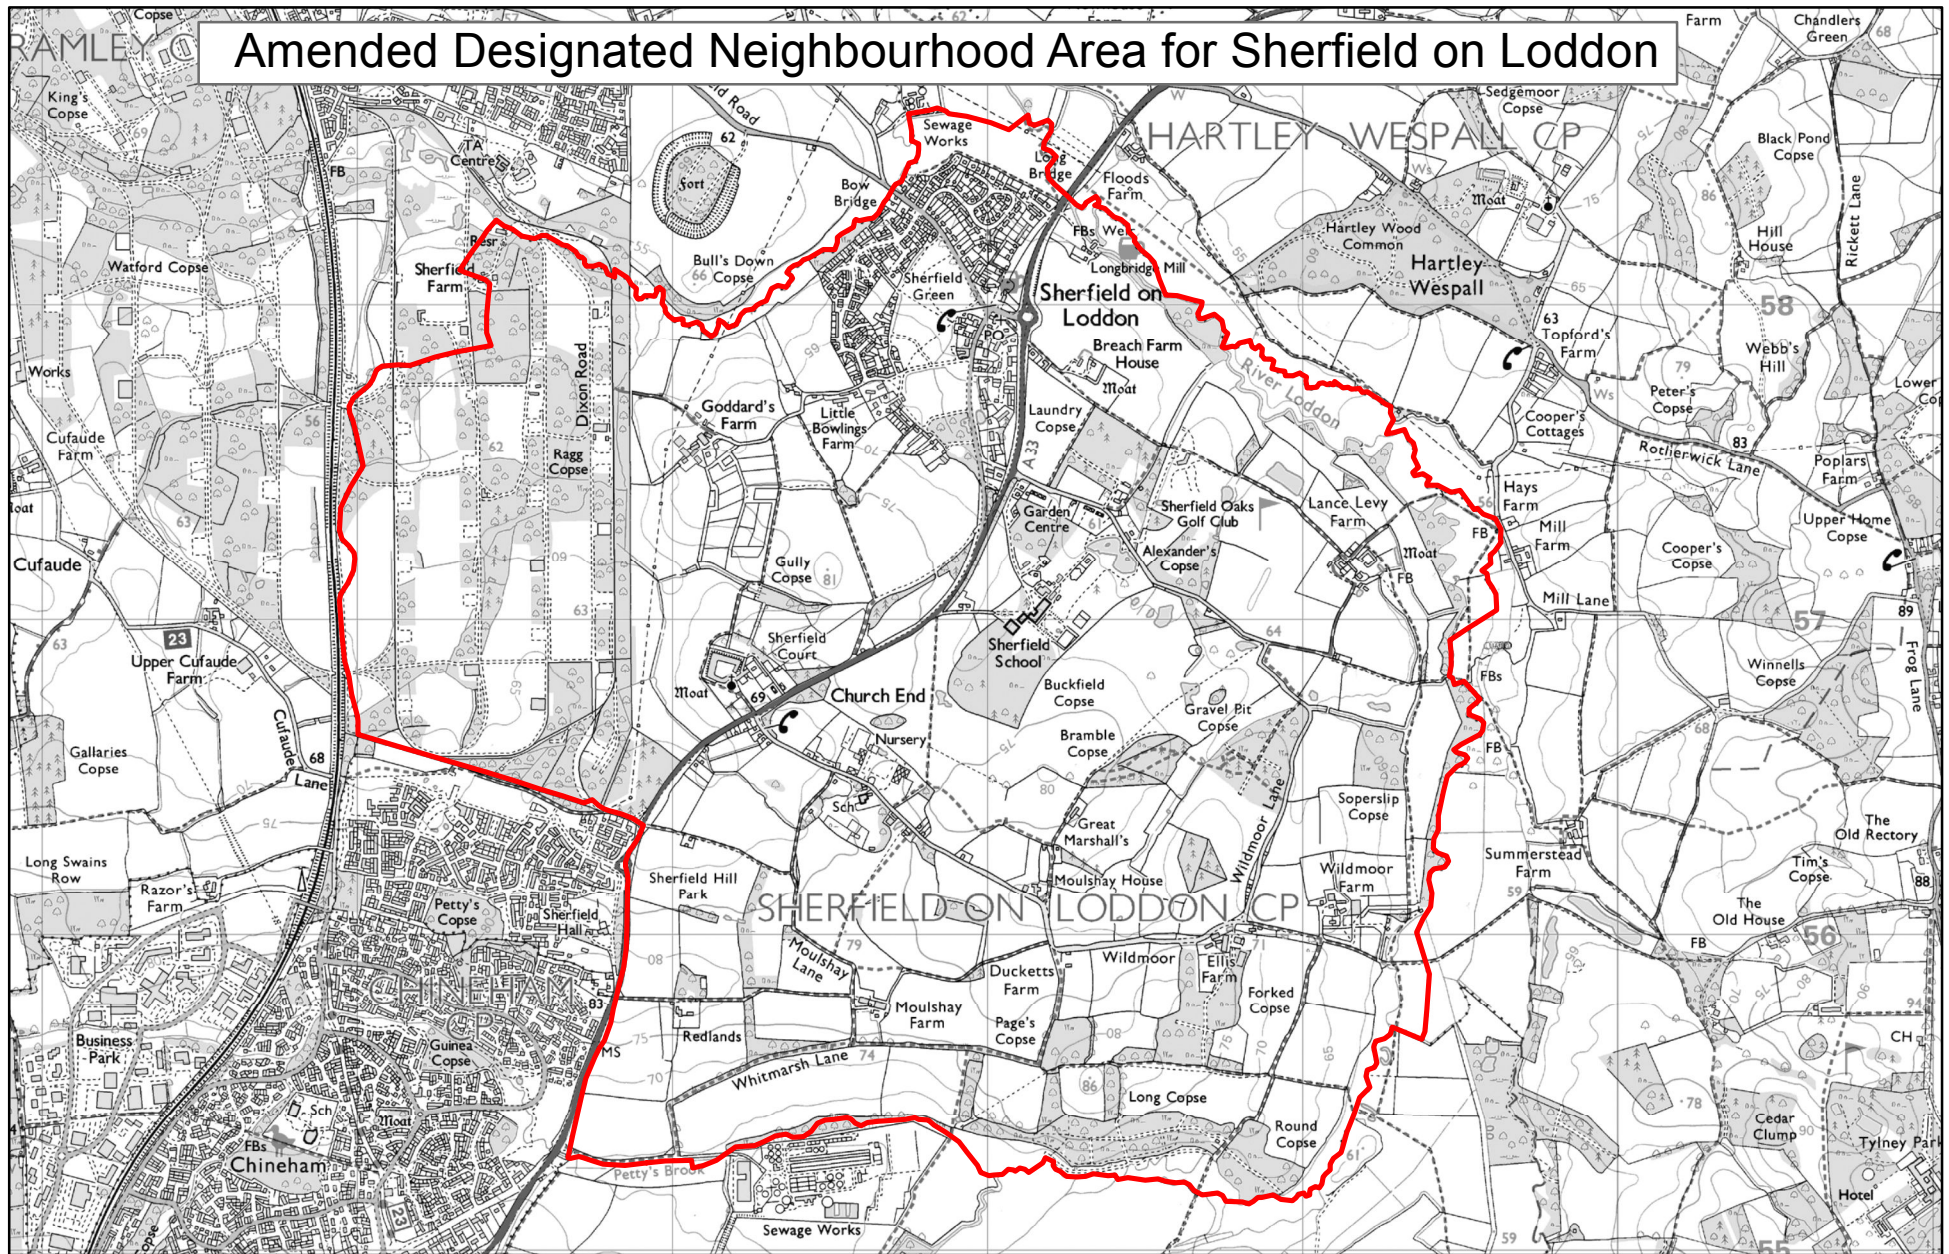

Amended Designated Neighbourhood Area for Sherfield on Loddon

© Crown copyright and database rights 2013 Ordnance Survey LA100019356

Key

 Amended Neighbourhood Area Boundary